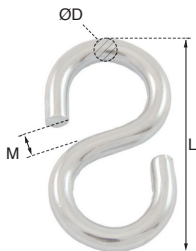

Symmetrical S shaped hook

New

Eco

Ste

WSS

Wire diameters from 2 to 8mm

- Low cost range of S shaped hooks
- White galvanized steel

Application

- Not suitable for lifting applications

Info

- Also available in stainless steel

NEW!

DISCOUNTS

Qty	1+	80+	120+	160+	200+
Disc.	List	-10%	-15%	-20%	On request

Part number	ØD	L	M	Weight (g)	Price each 1 to 79
WSS2-30	2,0	30	4,2	2,0	0,04 €
WSS2.5-33	2,5	33	4,0	3,0	0,08 €
WSS3-33	3,0	33	5,0	4,5	0,08 €
WSS4-40	4,0	40	5,0	9,0	0,12 €
WSS5-47	5,0	47	5,5	17,0	0,20 €
WSS6-61	6,0	61	7,0	31,0	0,32 €
WSS7-69	7,0	69	7,3	45,0	0,65 €
WSS8-75	8,0	75	10,0	58,5	0,77 €

Elementi di giunzione,
Piastra di fissaggio -
176x86 mm

CHMR63

Riduttore a ruota e
vite senza fine, fino a
196 Nm

BABPass

Perno autobloccante
inox temprato ad
anello, Con
impugnatura ad

GPLac

Scovolo, acciaio

M1

Ruota per vite senza
fine, Bronzo

Prodotti correlati

WSSss

Gancio a S
simmetrica, Inox

FCHN_CHNSS

Catena dritta a maglie
lunghe, Acciaio
zincato