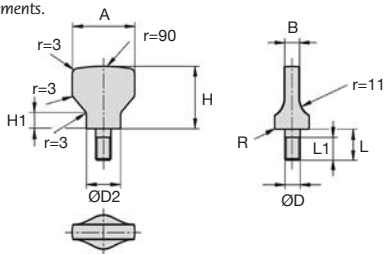

Wing screw for safety washers

VPRHUSS

Hygienic Usit®

- **Wing screw for use with Hygienic Usit® safety washers**
- The wing screw makes perfect screw connections extremely easy.
- They can be easily opened or re-tightened without tools.
- Generous rounded form
- Fully polished surface, roughness less than Ra 0.8µm
- Material:
Stainless steel 1.4404 (316L)
Polished mirror finish

Accessory

- RDE sealing washer (see pages 37 à 39)

DISCOUNTS

Qty	1+	5+	10+	25+
Disc	Prix	-5%	-10%	On request

Part N°	ØD	ØD2	A	H	H1	B	R	L	L1	Price each
										1 to 4
VPR-4/HUSS	M4	10,8	20	19	5,3	4	0,45	8	7	19,18 €
VPR-5/HUSS	M5	11,8	21	21	6,0	5	0,50	10	9	20,19 €
VPR-6/HUSS	M6	14,2	25	25	7,0	6	0,55	12	11	22,57 €
VPR-8/HUSS	M8	18,0	33	33	8,4	8	0,60	16	15	30,25 €
VPR-10/HUSS	M10	22,3	40	40	10,0	10	0,75	20	19	47,90 €