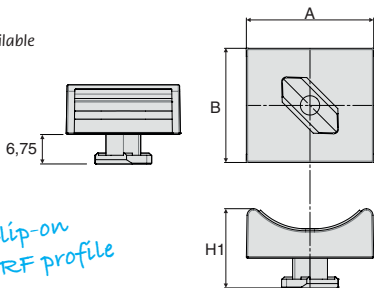

Clip-on base for hook-and-loop strip

For electric and pneumatic cables **VELPRF**

- Support clip for Velcro type hook-and-loop strip
- Connecting element for fixing a cable on a **Minitec PRF** aluminum profile
- Anti-return clip (the strips can only pass in one direction) for optimum cable tightening
- Materials:
Glass fiber reinforced polyamide
self-extinguishing according to UL94-V0

Advantages

- Easy mounting by 45° rotation
- Reusable
- Different sizes of hook-and-loop strips available

Accessories

- VEL stripe

DISCOUNTS

Qty	1+	10+	20+	50+
Disc. List		-5%	-10%	On request

Part number	Range of Tightening (mm)	For strip Width (mm)	A	B	H1	Price each	
						1 to 9	10 to 99
VEL7.5-PRF-420	4-20	7,5/10	19	15	15,35	4,15 €	3,85 €
VEL10-PRF-420	4-20	7,5/10	19	15	15,35	4,15 €	3,85 €
VEL20-PRF-835	8-35	20	29	26	18,05	4,32 €	4,02 €
VEL20-PRF-1060	10-60	20	36	26	18,05	4,47 €	4,17 €

ZG125

Ingranaggio dritto in
plastica, Plastica
lavorata (delrin)

PSG15

Ingranaggio dritto di
precisione, Acciaio
20NCD2 cementato
temprato

BLHB30

Rinvio angolare ad
albero cavo, fino a
4.47 Nm

BEAB

Manopola, stella,
antibatterico