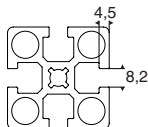

Clip-on base for hook-and-loop strip

For electric and pneumatic cables **VELPRF**

- Support clip for Velcro type hook-and-loop strip
- Connecting element for fixing a cable on a **Minitec PRF** aluminum profile
- Anti-return clip (the strips can only pass in one direction) for optimum cable tightening
- Materials:
Glass fiber reinforced polyamide
self-extinguishing according to UL94-V0

Advantages

- Easy mounting by 45° rotation
- Reusable
- Different sizes of hook-and-loop strips available

Accessories

- VEL stripe

DISCOUNTS

Qty	1+	10+	20+	50+
Disc. List		-5%	-10%	On request

Part number	Range of Tightening (mm)	For strip Width (mm)	A	B	H1	Price each	
						1 to 9	10 to 99
VEL7.5-PRF-420	4-20	7,5/10	19	15	15,35	4,15 €	3,85 €
VEL10-PRF-420	4-20	7,5/10	19	15	15,35	4,15 €	3,85 €
VEL20-PRF-835	8-35	20	29	26	18,05	4,32 €	4,02 €
VEL20-PRF-1060	10-60	20	36	26	18,05	4,47 €	4,17 €

*Depending on availability - Dimensions in mm

Altri prodotti...

STRIP1000

Spazzola strip,
Lunghezza 1m

BPTR

Tappo per tubo tondo,
Standard

PPRss

Piastrina con anello,
Inox