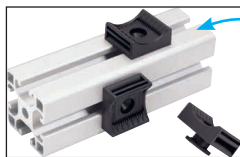

Clip-on base for hook-and-loop strip

For electric and pneumatic cables **VELPRF**

- Support clip for Velcro type hook-and-loop strip
- Connecting element for fixing a cable on a **Minitec PRF** aluminum profile
- Anti-return clip (the strips can only pass in one direction) for optimum cable tightening
- Materials:
Glass fiber reinforced polyamide
self-extinguishing according to UL94-V0

Advantages

- Easy mounting by 45° rotation
- Reusable
- Different sizes of hook-and-loop strips available

Accessories

- VEL stripe

DISCOUNTS

Qty	1+	10+	20+	50+
Disc. List		-5%	-10%	On request

Part number	Range of Tightening (mm)	For strip Width (mm)	A	B	H1	Price each	
						1 to 9	10 to 99
VEL7.5-PRF-420	4-20	7,5/10	19	15	15,35	4,15 €	3,85 €
VEL10-PRF-420	4-20	7,5/10	19	15	15,35	4,15 €	3,85 €
VEL20-PRF-835	8-35	20	29	26	18,05	4,32 €	4,02 €
VEL20-PRF-1060	10-60	20	36	26	18,05	4,47 €	4,17 €

ZG125

Ingranaggio dritto in
plastica, Plastica
lavorata (delrin)

PSG15

Ingranaggio dritto di
precisione, Acciaio
20NCD2 cementato
temprato

BLHB30

Rinvio angolare ad
albero cavo, fino a
4.47 Nm

BEAB

Manopola, stella,
antibatterico

RCX-6

Rondella sferica -
DIN6319, convessa

Prodotti correlati

VEL

Rotolo a strappo
fermacavi, cavi
elettrici e pneumatici

VELM4

Supporto avvitabile
per rotolo a strappo
fermacavi,
Poliammide

VELM6