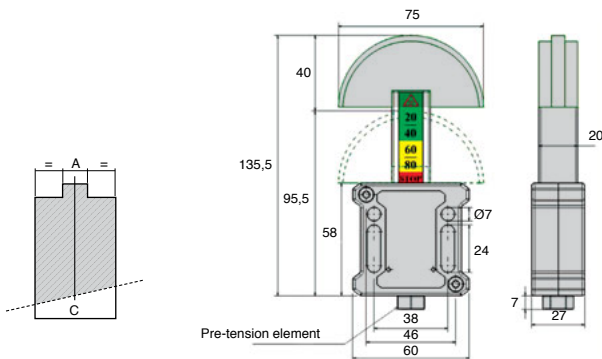

## - Materials:

Housing and column: polyamide reinforced with 30% glass fibre

Profile: Green HD1000 polyethylene

Screws and springs: stainless steel 304L

## DISCOUNTS

Qty	1+	10+	25+	50+
Disc.	List	-5%	-10%	On request

Part number	Chain	A	C	Stroke	Tension (N)	Price each
TCSH-06B1	06B1	5	20	40	100 to 240	36,18 €
TCSH-08B1	08B1	7	20	40	100 to 240	36,18 €
TCSH-10B1	10B1	9	20	40	100 to 240	36,18 €
TCSH-12B1	12B1	11	20	40	100 to 240	36,18 €

Dimensions in mm