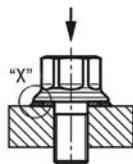

Use.

- Even if, when tightening the screw connection, the elastomer bead cannot be overloaded by the integrated stainless-steel washer, any material will arrive sooner or later at the end of useable life. Fragments could then be found in foodstuffs. The sealing materials used and the colours used make it easy to detect these unwanted elements.

REMISES

Qty	1+	5+	10+	25+
Disc	Net	-5%	-10%	On request

Part N°	ØD	ØD1	S	For hexagonal nut	Price each
					1 to 4
RDE-4W/HUSS	4,2	9,7	1	M3/M4	6,56 €
RDE-5W/HUSS	5,2	10,7	1	M5	6,47 €
RDE-6W/HUSS	6,2	13,1	1	M6	6,79 €
RDE-8W/HUSS	8,2	16,9	1	M8	8,67 €
RDE-10W/HUSS	10,2	21,2	1,5	M10	10,07 €
RDE-12W/HUSS	12,2	25,5	1,5	M12	10,42 €
RDE-16W/HUSS	16,2	33,9	1,5	M16	15,82 €