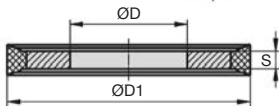

White EPDM sealing washer

RDE-WHUSS

Hygienic Usit®

- Sealing washer for Hygienic Usit® screws
- Flat metal gasket with elastomer bead for cavity-free, static sealing of screwed connections.
- Material:
  - Stainless steel 1.4404 (316L)
  - Rubber seal: 70 EPDM 291, white

For use in medical and pharmaceutical industries

Advantages

- The sealing washer ensures there is no risk of any cavities within a screwed connection.
- Residues or cleaning liquids cannot settle unnoticed thus avoiding any contamination by germs or bacteria.

Use.

- Even if, when tightening the screw connection, the elastomer bead cannot be overloaded by the integrated stainless-steel washer, any material will arrive sooner or later at the end of useable life. Fragments could then be found in foodstuffs. The sealing materials used and the colours used make it easy to detect these unwanted elements.

Application

- Mainly used in medical and pharmaceutical industries

Warning

- The Hygienic Usit washer cannot guarantee a cavity-free watertight screwed connection unless it is used with screws or nuts from the Hygienic Usit® range.

REMISES

Qty	1+	5+	10+	25+
Disc	Net	-5%	-10%	On request

Part N°	ØD	ØD1	S	For hexagonal nut	Price each
					1 to 4
RDE-4W/HUSS	4,2	9,7	1	M3/M4	6,56 €
RDE-5W/HUSS	5,2	10,7	1	M5	6,47 €
RDE-6W/HUSS	6,2	13,1	1	M6	6,79 €
RDE-8W/HUSS	8,2	16,9	1	M8	8,67 €
RDE-10W/HUSS	10,2	21,2	1,5	M10	10,07 €
RDE-12W/HUSS	12,2	25,5	1,5	M12	10,42 €
RDE-16W/HUSS	16,2	33,9	1,5	M16	15,82 €

All dimensions in mm