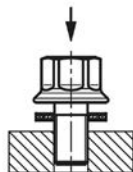

Use.

- Even if, when tightening the screw connection, the elastomer bead cannot be overloaded by the integrated stainless-steel washer, any material will arrive sooner or later at the end of useable life. Fragments could then be found in foodstuffs. The sealing materials used and the colours used make it easy to detect these unwanted elements.

REMISES

Qty	1+	5+	10+	25+
Disc	Net	-5%	-10%	On request

Part N°	ØD	ØD1	S	For hexagonal nut	Price each
					1 to 4
RDE-4W/HUSS	4,2	9,7	1	M3/M4	6,56 €
RDE-5W/HUSS	5,2	10,7	1	M5	6,47 €
RDE-6W/HUSS	6,2	13,1	1	M6	6,79 €
RDE-8W/HUSS	8,2	16,9	1	M8	8,67 €
RDE-10W/HUSS	10,2	21,2	1,5	M10	10,07 €
RDE-12W/HUSS	12,2	25,5	1,5	M12	10,42 €
RDE-16W/HUSS	16,2	33,9	1,5	M16	15,82 €