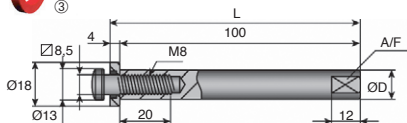

- An anchoring system comprises:

- 1 axle
- 1 nut
- 1 washer

- Material: stainless steel

Accessories

- Swivel heads **TOC** and **TOL**

Typical applications

DISCOUNTS

Qty.	1+	5+	10+
Disc.	List	-5%	On request

Part number	ØD	A/F	L	Weight (kg)	Stock*	Price each 1 to 4
RAG-12-M8	12	10	104	0,11	✓	5,92 €
RAG-14-M8	14	12	104	0,14	✓	6,68 €
RAG-15-M8	15	12	104	0,16	-	7,93 €
RAG-16-M8	16	14	104	0,16	-	7,93 €

*Depending on availability - Dimensions in mm