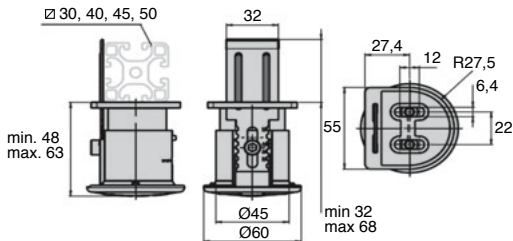

DISCOUNTS

Qty	1+	2+	5+
Disc. List	-5%		On request

Part number	Weight (g)	Price each
PRF-BOU-URG	110,8	30,90 €

Dimensions in mm