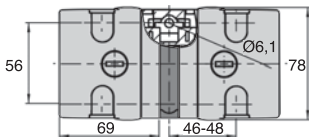

NEW!

More aesthetic and more economical

DISCOUNTS

Qty	1+	2+	5+
Disc. List	-5%	On request	

Part number	Type	For slot N	Weight (g)	Price each
PRF-SRAD-78-A	With universal key	8/10	235,5	62,28 €
PRF-SRAD-78-B	With individual key	8/10	235,5	62,28 €

Dimensions in mm

Altri prodotti...

CHAE3030PA

Cerniera ad avvitare
estetica quadrata,
Poliammide

PTR

Pignone tendicatena,
Per applicazioni
correnti

PRF1932

Profilato alluminio
standard, 19 x 32 mm