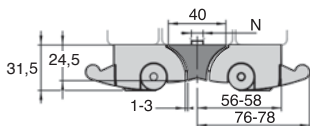

NEW!

More aesthetic and more economical

DISCOUNTS

Qty	1+	2+	5+
Disc. List	-5%	On request	

Part number	Type	For slot N	Weight (g)	Price each
PRF-SRAD-78-A	With universal key	8/10	235,5	62,28 €
PRF-SRAD-78-B	With individual key	8/10	235,5	62,28 €

Dimensions in mm

Altri prodotti...

CHAE3030PA

Cerniera ad avvitare
estetica quadrata,
Poliammide

PTR

Pignone tendicatena,
Per applicazioni
correnti

PRF1932

Profilato alluminio
standard, 19 x 32 mm