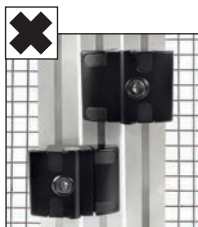

Dual lock for use on aluminium profile

Quick fitting, self blocking door lock

PRFSRAD

- Door or trap lock for structures assembled from PRF4545 aluminium profiles
- Mounts on central support and allows 2 doors to be locked separately
- Material: Die cast aluminium housing with black finish

No machining required

Advantages

- Easy to mount from the front using M6 CHC screws
- No drilling required
- Security feature: Cannot be removed when in locked position

Accessories

- CHC6-16 screws and PRF-ECL-M6 channel mounting nuts not supplied

NEW!

More aesthetic and more economical

DISCOUNTS

Qty	1+	2+	5+
Disc. List	-5%	On request	

Part number	Type	For slot N	Weight (g)	Price each
PRF-SRAD-78-A	With universal key	8/10	235,5	62,28 €
PRF-SRAD-78-B	With individual key	8/10	235,5	62,28 €

Dimensions in mm

Altri prodotti...

CHAE3030PA

Cerniera ad avvitare
estetica quadrata,
Poliammide

PTR

Pignone tendicatena,
Per applicazioni
correnti

PRF1932

Profilato alluminio
standard, 19 x 32 mm