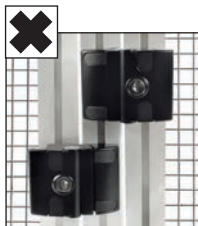

Dual lock for use on aluminium profile

Quick fitting, self blocking door lock

PRFSRAD

- Door or trap lock for structures assembled from PRF4545 aluminium profiles
- Mounts on central support and allows 2 doors to be locked separately
- Material: Die cast aluminium housing with black finish

No machining required

Advantages

- Easy to mount from the front using M6 CHC screws
- No drilling required
- Security feature: Cannot be removed when in locked position

Accessories

- CHC6-16 screws and PRF-ECL-M6 channel mounting nuts not supplied

NEW!

More aesthetic and more economical

DISCOUNTS

Qty	1+	2+	5+
Disc. List	-5%	On request	

Part number	Type	For slot N	Weight (g)	Price each
PRF-SRAD-78-A	With universal key	8/10	235,5	62,28 €
PRF-SRAD-78-B	With individual key	8/10	235,5	62,28 €

CHAPAMss
Cerniera a testa piatta a saldare, Inox o

CHA135
Cerniera ad avvitare, 135 gradi

Prodotti correlati

PRF_ECL
Fissaggio, Dado quadrato con linguetta - Acciaio

PRF4545
Profilato alluminio standard, 45 x 45 mm