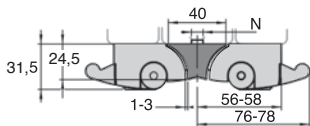

NEW!

More aesthetic and more economical

DISCOUNTS

Qty	1+	2+	5+
Disc. List	-5%	On request	

Part number	Type	For slot N	Weight (g)	Price each
PRF-SRAD-78-A	With universal key	8/10	235,5	62,28 €
PRF-SRAD-78-B	With individual key	8/10	235,5	62,28 €

Dimensions in mm

Altri prodotti...

SLB

Pistoncino a molla,
acciaio classe 5.8

PLA

Magnete piatto,
Magnete piatto

ZBconique

Ingranaggio conico in
plastica, 1:1