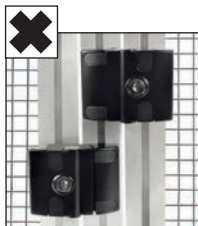

Dual lock for use on aluminium profile

Quick fitting, self blocking door lock

PRFSRAD

- Door or trap lock for structures assembled from PRF4545 aluminium profiles
- Mounts on central support and allows 2 doors to be locked separately
- Material: Die cast aluminium housing with black finish

No machining required

Advantages

- Easy to mount from the front using M6 CHC screws
- No drilling required
- Security feature: Cannot be removed when in locked position

Accessories

- CHC6-16 screws and PRF-ECL-M6 channel mounting nuts not supplied

NEW!

More aesthetic and more economical

DISCOUNTS

Qty	1+	2+	5+
Disc. List	-5%	On request	

Part number	Type	For slot N	Weight (g)	Price each
PRF-SRAD-78-A	With universal key	8/10	235,5	62,28 €
PRF-SRAD-78-B	With individual key	8/10	235,5	62,28 €

BOX-SHNA

Dado esagonale -
DIN934, Valigetta di
dadi acciaio

CFC

Pressore a molla con
esagono incassato, A
contatto elettrico

INS_SS

Inserito auto-filettante,
Inox 316

RPB

Vite a ricircolo di
sfere, Supporto