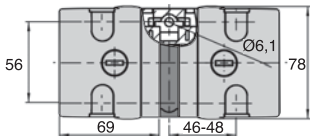

NEW!

More aesthetic and more economical

DISCOUNTS

Qty	1+	2+	5+
Disc. List	-5%	On request	

Part number	Type	For slot N	Weight (g)	Price each
PRF-SRAD-78-A	With universal key	8/10	235,5	62,28 €
PRF-SRAD-78-B	With individual key	8/10	235,5	62,28 €

Dimensions in mm

Altri prodotti...

SLB

Pistoncino a molla,
acciaio classe 5.8

PLA

Magnete piatto,
Magnete piatto

ZBconique

Ingranaggio conico in
plastica, 1:1