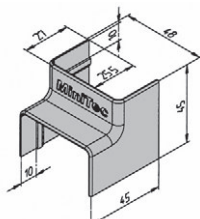

- Avoids the need for cutting angled joints
- Gives a professional finish

Cover

Angle

End cap

Cover PRF45-GOU-C

End cap PRF45-GOU-E

Angle PRF45-GOU-A

DISCOUNTS

Qty.	1+	50+	100+
Disc.	List -5%		On request

Part number	Type	Price each 1 to 49
PRF45-GOU-C	Cover	1,75 €
PRF45-GOU-E	End cap	1,68 €
PRF45-GOU-A	Angle	3,57 €

Altri prodotti...

HTD8M_50

Puleggia dentata di trasmissione tipo HTD, HTD8 Acciaio