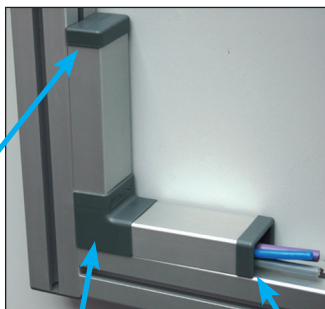

Accessories for cable cover

MiniTec PRF45GOU

- Material: grey ABS plastic
- Not sold individually, please contact us for details

Advantages

Accessories for the neat installation and finishing of the PR45-GOU-3 cable cover.

- Avoids the need for cutting angled joints
- Gives a professional finish

Cover

Angle

End cap

Cover PRF45-GOU-C

End cap PRF45-GOU-E

Angle PRF45-GOU-A

DISCOUNTS

Qty.	1+	50+	100+
Disc.	List -5%		On request

Part number	Type	Price each 1 to 49
PRF45-GOU-C	Cover	1,75 €
PRF45-GOU-E	End cap	1,68 €
PRF45-GOU-A	Angle	3,57 €

Altri prodotti...

HTD8M_50

Puleggia dentata di trasmissione tipo HTD, HTD8 Acciaio