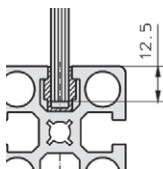

PRF-PR

DISCOUNTS

Qty.	1+	50+	100+
Disc.	List	-5%	On request

Part number	Material	Length (mm)	Weight (kg/m)	Stock*	Price each 1 to 49
Dual purpose strip					
PRF-PSP	Hard grey PVC	2000	0,25	✓	3,98 €
Cover					
PRF-PR-2	Aluminium	2000	0,28	-	8,60 €

*Depending on availability - Dimensions in mm