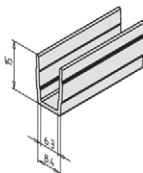

Dual purpose strip and cover for aluminium profile

PRFPSP **MiniTec** Inserts into profile slot
PRFPR

PRF-PSP dual purpose sealing strip

Used for:

- With open side facing in; to close slots in the profile
- With open side facing out; to support panels up to 6mm thick (Thin panels may require additional silicon or rubber strip, not supplied)

Assembly: Clip in or slide from one end and cut to length.

PRF-PR-2 cover

Used for:

- Covering slots in profiles
- Electrical cables or tubing can be run in the slot
- Can be marked as a ruler

Assembly:

- Slide or push into slot, cutting to length with sheet metal scissors

*Depending on availability - Dimensions in mm

Altri prodotti...

BPPL
Mini sfera portante a incastro, A incastro

PRF-SMA
Sistema di chiusura per profili alluminio, Easily adjustable lock

SLV
Attrezzo di bloccaggio a leva verticale, A leva verticale - inox