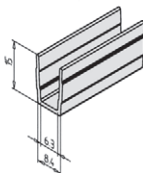

Dual purpose strip and cover for aluminium profile

PRFPSP **MiniTec** Inserts into profile slot
PRFPR

PRF-PSP dual purpose sealing strip

Used for:

- With open side facing in; to close slots in the profile
- With open side facing out; to support panels up to 6mm thick (Thin panels may require additional silicon or rubber strip, not supplied)

Assembly: Clip in or slide from one end and cut to length.

PRF-PR-2 cover

Used for:

- Covering slots in profiles
- Electrical cables or tubing can be run in the slot
- Can be marked as a ruler

Assembly:

- Slide or push into slot, cutting to length with sheet metal scissors