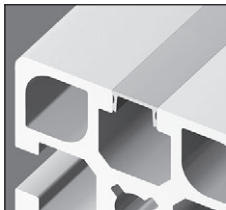

PRF-PR

DISCOUNTS

Qty.	1+	50+	100+
Disc.	List	-5%	On request

Part number	Material	Length (mm)	Weight (kg/m)	Stock*	Price each 1 to 49
Dual purpose strip					
PRF-PSP	Hard grey PVC	2000	0,25	✓	3,98 €
Cover					
PRF-PR-2	Aluminium	2000	0,28	-	8,60 €

*Depending on availability - Dimensions in mm