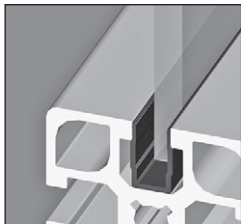

Dual purpose strip and cover for aluminium profile

PRFPSP **MiniTec** Inserts into profile slot
PRFPR

PRF-PSP dual purpose sealing strip

Used for:

- With open side facing in; to close slots in the profile
- With open side facing out; to support panels up to 6mm thick (Thin panels may require additional silicon or rubber strip, not supplied)

Assembly: Clip in or slide from one end and cut to length.

PRF-PR-2 cover

Used for:

- Covering slots in profiles
- Electrical cables or tubing can be run in the slot
- Can be marked as a ruler

Assembly:

- Slide or push into slot, cutting to length with sheet metal scissors

*Depending on availability - Dimensions in mm

Altri prodotti...

BPPL
Mini sfera portante a incastro, A incastro

PRF-SMA
Sistema di chiusura per profili alluminio, Easily adjustable lock

SLV
Attrezzo di bloccaggio a leva verticale, A leva verticale - inox