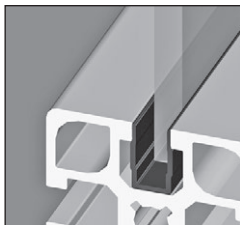

Dual purpose strip and cover for aluminium profile

PRFPSP **MiniTec** Inserts into profile slot
PRFPR

PRF-PSP dual purpose sealing strip

Used for:

- With open side facing in; to close slots in the profile
- With open side facing out; to support panels up to 6mm thick (Thin panels may require additional silicon or rubber strip, not supplied)

Assembly: Clip in or slide from one end and cut to length.

PRF-PR-2 cover

Used for:

- Covering slots in profiles
- Electrical cables or tubing can be run in the slot
- Can be marked as a ruler

Assembly:

- Slide or push into slot, cutting to length with sheet metal scissors

*Depending on availability - Dimensions in mm

Altri prodotti...

INS150

Insero auto-maschiante a passo grosso, Con colletto - filetto largo

ACLEFS

Elementi di ancoraggio, Regolabile

SEH

Attrezzo di bloccaggio a tirante, A tirante - inox

HTD8M_50

Puleggia dentata di trasmissione tipo HTD, HTD8 Acciaio

ZHG6

Ingranaggio dritto in plastica, Plastica lavorata (delrin)

GGP

Vite ad alette, Tecnopolimero con inserto in acciaio

CAP880

Catena a tapparella, Stretta serie 880