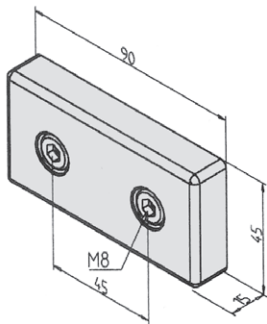

Joining plate for aluminium profile

PRFPL **MiniTec** For joining pre-assembled structures

- For joining two structures together
- Ensures rigid and stable installation of protective barriers
- Mounting kit supplied
- Material:
  Grey powder coated aluminium GD

Assembly

- Use the fixing kit to attach to the mounting slot on the protective panel and the slot on the support profile

DISCOUNTS

Qty.	1+	50+	100+
Disc.	List -5%	On request	

Part number	Weight (kg)	Stock*	Price each 1 to 49
PRF-PL-4590	0,17	✓	7,31 €

*Depending on availability - Dimensions in mm