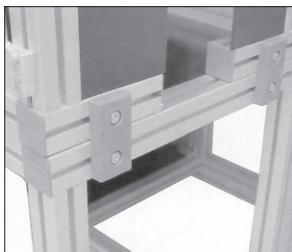

# Joining plate for aluminium profile

## PRFPL **MiniTec** For joining pre-assembled structures

- For joining two structures together
- Ensures rigid and stable installation of protective barriers
- Mounting kit supplied
- Material:  
Grey powder coated aluminium GD

### Assembly

- Use the fixing kit to attach to the mounting slot on the protective panel and the slot on the support profile

CHAPAM  
Cerniera a testa piatta  
a saldare, Acciaio

ZBconique  
Ingranaggio conico in  
plastica, 1:1

GE14  
Chiusura a leva, Con  
porta-lucchetto

BABpss  
Perno autobloccante,  
Inox

LACT\_SS  
Leva a camma  
regolabile, Maschio