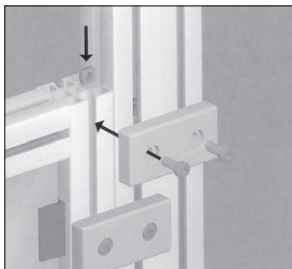

# Joining plate for aluminium profile

## PRFPL **MiniTec** For joining pre-assembled structures

- For joining two structures together
- Ensures rigid and stable installation of protective barriers
- Mounting kit supplied
- Material:  
Grey powder coated aluminium GD

### Assembly

- Use the fixing kit to attach to the mounting slot on the protective panel and the slot on the support profile

CHAPAM  
Cerniera a testa piatta  
a saldare, Acciaio

ZBconique  
Ingranaggio conico in  
plastica, 1:1

GE14  
Chiusura a leva, Con  
porta-lucchetto

BABpss  
Perno autobloccante,  
Inox

LACT\_SS  
Leva a camma  
regolabile, Maschio