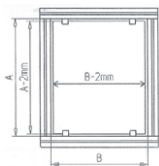

# MiniTecPRFBV

- For the addition of panels with a wall thickness of 2-6 mm
- Can be used with all solid panels (not mesh grills)
- Allow 2mm for assembly (reduce panel size to leave 1mm on each side)
- Material: grey polyamide

### Assembly

- Mount the block in the profile slot at the required position
- Offer the pre-drilled panels into the aperture
- Secure the panels using suitable M6 screws
- Note: Hole distance, 7.5-16mm from edge