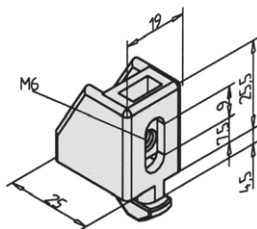

# MiniTecPRFBV

- For the addition of panels with a wall thickness of 2-6 mm
- Can be used with all solid panels (not mesh grills)
- Allow 2mm for assembly (reduce panel size to leave 1mm on each side)
- Material: grey polyamide

### Assembly

- Mount the block in the profile slot at the required position
- Offer the pre-drilled panels into the aperture
- Secure the panels using suitable M6 screws
- Note: Hole distance, 7.5-16mm from edge