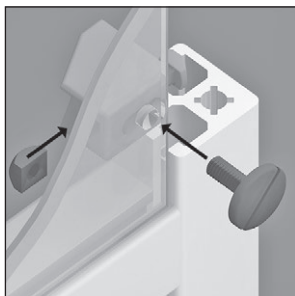

# MiniTecPRFBV

- For the addition of panels with a wall thickness of 2-6 mm
- Can be used with all solid panels (not mesh grills)
- Allow 2mm for assembly (reduce panel size to leave 1mm on each side)
- Material: grey polyamide

### Assembly

- Mount the block in the profile slot at the required position
- Offer the pre-drilled panels into the aperture
- Secure the panels using suitable M6 screws
- Note: Hole distance, 7.5-16mm from edge