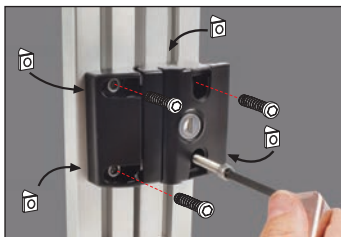

Lock for aluminium profile

PRFSRA Quick fitting, self locking door lock

- Door or trap lock for structures assembled from PRF4545 aluminium profiles

- Material:

Die cast aluminium housing with black finish

No machining required

Advantages

- Easy to mount from the front using M6 CHC screws
- No drilling required

Accessories

- CHC6-16 screws and PRF-ECL-M6 channel mounting nuts not supplied

NEW!

Front mounting

DISCOUNTS