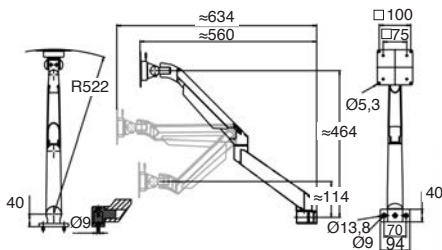

Screen support for aluminium profile

Support with 5 axes of rotation PRFSCREEN

- **Screen support on articulated arm**
- Can be fixed in the slot or on the end of a PRF4545 aluminium profile, or on a fixed support
- 360° rotation on the vertical axis
- For screens conforming to VESA75 and VESA100 mounting standards
- Materials :
 - Removable VESA mounting plate - Steel/Plastics
 - Screen holder - Cast aluminium, lacquered
 - Support plate - Cast aluminium, lacquered
 - Adapter - Cast aluminium, lacquered
 - Cable cover - Black plastic
 - Bearings and washers - Black plastic
 - Zinc-plated steel screws

Advantages

- Easy to install on an aluminium profile
- Adjusts in all directions for optimum visibility
- Precision finish for maximum strength

DISCOUNTS

Qty	1+	3+	5+
Disc.	Net	-5%	On request

Part N°	Carrying capacity (kg)	Weight (g)	Price each 1 to 2
PRF-SCREEN-5	2 - 10	2930	352,62 €