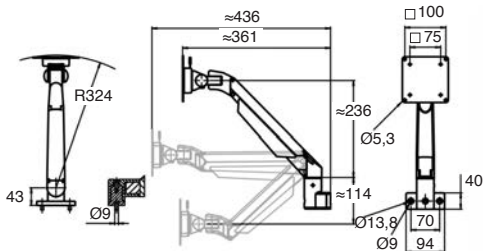

Screen support for aluminium profile

PRFSCREEN Support with 4 axes of rotation

- **Screen support on articulated arm**
- Can be fixed in the slot or on the end of a PRF4545 aluminium profile, or on a fixed support
- 360° rotation on the vertical axis
- For screens conforming to VESA75 and VESA100 mounting standards

Advantages

- Easy to install on an aluminium profile
- Adjusts in all directions for optimum visibility
- Careful finishing for maximum strength

DISCOUNTS

Qty	1+	3+	5+
Disc.	Net	-5%	On request

Part N°	Carrying capacity (kg)	Weight (g)	Price each 1 to 2
PRF-SCREEN-4	2 - 10	2200	286,03 €

Altri prodotti...

SBS_M

Catena semplice al metro, Inox

GLT3-46A

Guide telescopiche acciaio con ammortizzatore, Estensione totale

P20

Riduttore a ruota e vite senza fine, fino a 5 Nm

M0

EPRC

Dado cilindrico a passo lungo, Dado cilindrico-fino a 40mm di corsa ...

Prodotti correlati

PRF4545

Profilato alluminio standard, 45 x 45 mm

PRF4545

Profilato inox standard, 45 x 45 mm

PRF-SCREEN-1