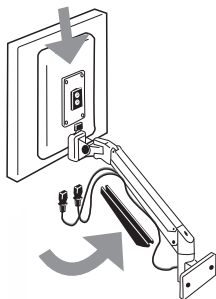

DISCOUNTS

Qty	1+	3+	5+
Disc.	Net	-5%	On request

Part N°	Carrying capacity (kg)	Weight (g)	Price each 1 to 2
PRF-SCREEN-4	2 - 10	2200	286,03 €