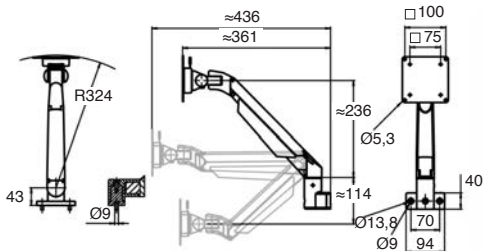

DISCOUNTS

Qty	1+	3+	5+
Disc.	Net	-5%	On request

Part N°	Carrying capacity (kg)	Weight (g)	Price each 1 to 2
PRF-SCREEN-4	2 - 10	2200	286,03 €