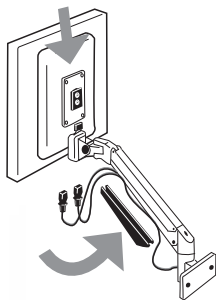

DISCOUNTS

Qty	1+	3+	5+
Disc.	Net	-5%	On request

Part N°	Carrying capacity (kg)	Weight (g)	Price each 1 to 2
PRF-SCREEN-4	2 - 10	2200	286,03 €