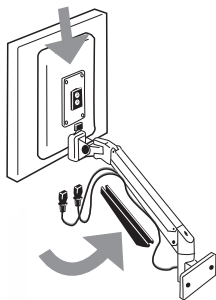

## PRFSCREEN Support with 4 axes of rotation

- **Screen support on articulated arm**
- Can be fixed in the slot or on the end of a PRF4545 aluminium profile, or on a fixed support
- 360° rotation on the vertical axis
- For screens conforming to VESA75 and VESA100 mounting standards
- Materials :
  - Removable VESA mounting plate - Steel/Plastics
  - Screen holder - Cast aluminium, lacquered
  - Support plate - Cast aluminium, lacquered
  - Adapter - Cast aluminium, lacquered
  - Cable cover - Black plastic
  - Bearings and washers - Black plastic
  - Zinc-plated steel screws

### Advantages

- Easy to install on an aluminium profile
- Adjusts in all directions for optimum visibility
- Careful finishing for maximum strength