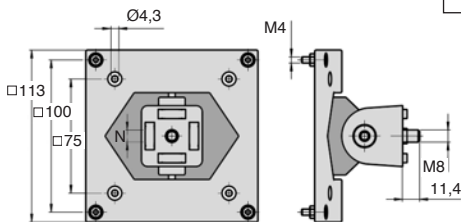

Screen support for aluminium profile

Basic support

PRFSCREEN

- **Swivel screen support**
- Can be fixed in the slot or on the end of a **PRF4545** aluminium profile, or other profiles with 8mm or 10mm grooves
- For screens conforming to VESA75 and VESA100 mounting standards
- Materials:
  - Support plate - PA plastic reinforced glass fibre
  - Hinge - PA plastic reinforced glass fibre
  - Steel screws and bolts

Advantages

- Easy to install on an aluminium profile
- Can be mounted horizontally or vertically for optimised visibility
- Precision finish for maximum strength

DISCOUNTS

Qty	1+	3+	5+
Disc. Net		-5%	On request

Part N°	Carrying capacity (kg)	N	Weight (g)	Price each 1 to 2
PRF-SCREEN-1	4,9	8 - 10	200	92,79 €

Fax 0 825 88 6000
Service 0,15 € / min
+ prix appel

cial2@hpceurope.com

HPC

SUPPLEMENT 2019

245