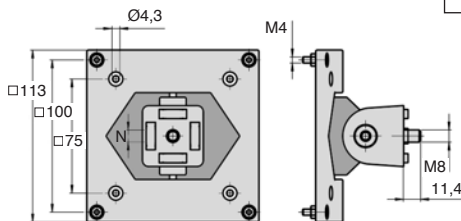

- **Swivel screen support**
- Can be fixed in the slot or on the end of a PRF4545 aluminium profile, or other profiles with 8mm or 10mm grooves
- For screens conforming to VESA75 and VESA100 mounting standards
- Materials:
  - Support plate - PA plastic reinforced glass fibre
  - Hinge - PA plastic reinforced glass fibre
  - Steel screws and bolts

Advantages

- Easy to install on an aluminium profile
- Can be mounted horizontally or vertically for optimised visibility
- Precision finish for maximum strength

DISCOUNTS

Qty	1+	3+	5+
Disc. Net		-5%	On request

Part N°	Carrying capacity (kg)	N	Weight (g)	Price each 1 to 2
PRF-SCREEN-1	4,9	8 - 10	200	92,79 €

Fax 0 825 88 6000
Service 0,15 € / min
+ prix appel