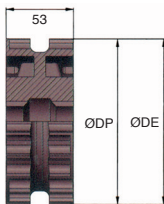

DISCOUNTS

Qty.	1+	5+	10+
Disc.	List	-5%	On request

Part number	No. of teeth	ØDE	ØDP	Bore ØA	Weight (kg)	Price each 1 to 4
PR820-21-25	21	129	129,26	25	0,4	28,49 €
PR820-21-30	21	129	129,26	30	0,4	28,49 €
PR820-21-35	21	129	129,26	35	0,4	28,49 €
PR820-21-40	21	129	129,26	40	0,4	28,49 €
PR820-21-45	21	129	129,26	45	0,4	28,49 €
PR820-23-25	23	141	141,22	25	0,5	30,09 €
PR820-23-30	23	141	141,22	30	0,5	30,09 €
PR820-23-35	23	141	141,22	35	0,5	30,09 €
PR820-23-40	23	141	141,22	40	0,5	30,09 €
PR820-23-45	23	141	141,22	45	0,5	30,09 €
PR820-25-25	25	153	153,20	25	0,5	30,39 €
PR820-25-30	25	153	153,20	30	0,5	30,39 €
PR820-25-35	25	153	153,20	35	0,5	30,39 €
PR820-25-40	25	153	153,20	40	0,5	30,39 €
PR820-25-45	25	153	153,20	45	0,5	30,39 €

Dimensions in mm