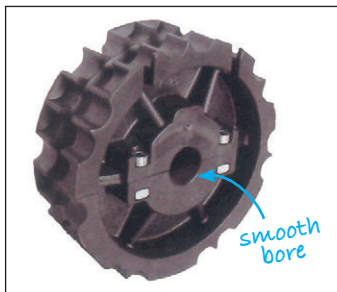

Idler sprocket for plate chain

PR820

For chain ranges 820 and 815

- For use with CAP820 and CAP815 plate chains

- Materials:

Reinforced polyamide

Stainless steel screws

- Operating temp.: -10°C to +120°C

- For dimensions and bore tolerances, please refer to technical pages

Advantage

- Two part design facilitates easy assembly

Easy assembly

Two part design