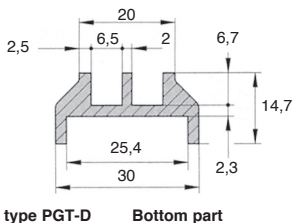

### Info.

- **PGT25-D** comprises 2 elements, top and bottom

Typical application

### DISCOUNTS

Qty.	1+	5+	10+
Disc.	List -5%	On request	

Part number	Type	Length (mm)	Weight (kg/m)	Stock*	Price each 1 to 4
PGT25-S	Single	2000	0,53	✓	28,01 €
PGT25-D	Double	2000	0,85	✓	221,69 €

\*Depending on availability - Dimensions in mm