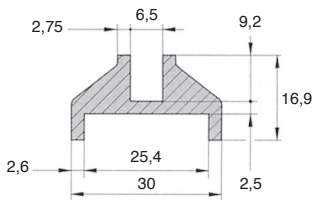

Typical application

DISCOUNTS

Qty.	1+	5+	10+
Disc.	List -5%	On request	

Part number	Type	Length (mm)	Weight (kg/m)	Stock*	Price each 1 to 4
PGT25-S	Single	2000	0,53	✓	28,01 €
PGT25-D	Double	2000	0,85	✓	221,69 €