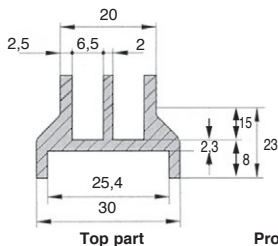

### Info.

- **PGT25-D** comprises 2 elements, top and bottom

Typical application

### DISCOUNTS

Qty.	1+	5+	10+
Disc.	List -5%	On request	

Part number	Type	Length (mm)	Weight (kg/m)	Stock*	Price each 1 to 4
PGT25-S	Single	2000	0,53	✓	28,01 €
PGT25-D	Double	2000	0,85	✓	221,69 €

\*Depending on availability - Dimensions in mm