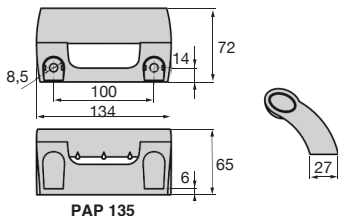

Handle for aluminium profiles

PAP

Ergonomic handle

NEW!

- Ergonomic handle for use with profiles
- Material:
  Black glass fibre reinforced nylon

Advantages

- Provides finger protection
- Suitable for use with PRF aluminium profiles

Info

- No mounting screws supplied (see PRF-ECL-M6 and BHC6 + CHC8 screw)

DISCOUNTS

Qty	1+	50+	100+
Disc. List	-5%	On request	

Part number	For screw	Weight (g)	Price each 1 to 49
PAP-135	M8	114	5.12 €
PAP-240	M8	356	22.30 €

Dimensions in mm