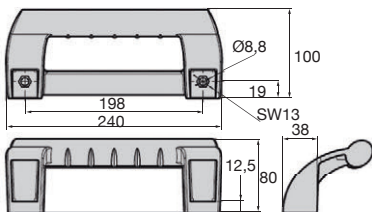

PAP 135

PAP 240

DISCOUNTS

Qty	1+	50+	100+
Disc. List	-5%	On request	

Part number	For screw	Weight (g)	Price each 1 to 49
PAP-135	M8	114	5.12 €
PAP-240	M8	356	22.30 €

Dimensions in mm