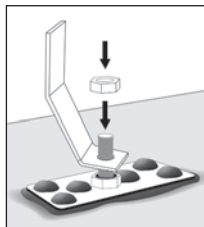

Rectangular Master-Plate® glueable insert

316L stainless steel

MSP

- Glueable stainless steel plate with tapped insert or threaded stud
- Material:
316L stainless steel

Applications

- Industrial, transport, building, furnishings

Info.

- Glue not supplied
- Not supplied individually, contact us for details

316L stainless steel

316L stainless steel

Typical application

DISCOUNTS

Qty	1+	50+	100+	500+
Disc.	List	-10%	-20%	On request

Part number	A	B	ØD	L	Form	Price each 1 to 49
MSP3815T-6-5/SS	38	15	M6	5	Tapped	5,82 €
MSP3815E-5-4/SS	38	15	M5	4	Nut	2,05 €
MSP3815E-6-5/SS	38	15	M6	5	Nut	2,31 €
MSP3815E-8-6/SS	38	15	M8	6,5	Nut	2,50 €
MSP3815F-5-12/SS	38	15	M5	12	Thread	2,16 €
MSP3815F-5-16/SS	38	15	M5	16	Thread	2,21 €
MSP3815F-6-16/SS	38	15	M6	16	Thread	2,24 €
MSP3815F-6-20/SS	38	15	M6	20	Thread	2,29 €