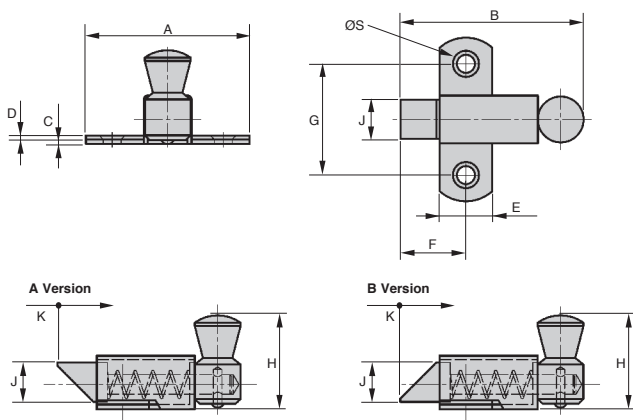

# Spring loaded latch

Bra

LRR

Plated steel or chromed brass

- **Night latch**
- Inward/outward opening versions available (A+ B versions)
- Materials : Plated steel or chromed brass

## Info.

- Part N° LRR-50-A/LC replaces the old reference LRR-50

## DISCOUNTS

Qty.	1+	51+	101+
Disc.	List -10%	On request	

Part number	A	B	C	D	E	F	G	H	J	K	ØS	Material	Weight (g)	Stock*	Price each 1 to 50
<b>Version A</b>															
LRR-50-A/ZN	50	56	1,5	1,2	16	20	34	27	12	12	4	Steel	71	✓	18,57 €
LRR-50-A/LC	50	56	1,5	1,2	16	20	34	27	12	12	4	Brass	75	✓	25,05 €
<b>Version B</b>															
LRR-50-B/ZN	50	56	1,5	1,2	16	20	34	27	12	12	4	Steel	71	✓	18,57 €
LRR-50-B/LC	50	56	1,5	1,2	16	20	34	27	12	12	4	Brass	75	-	39,69 €

AC

Piastrina di riscontro,  
15mm

BLHB30

Rinvio angolare ad  
albero cavo, fino a  
4.47 Nm