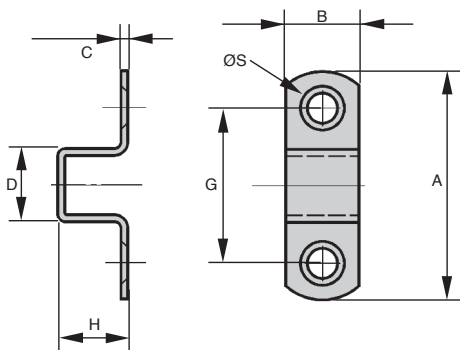

DISCOUNTS

Qty.	1+	51+	101+
Disc.	List	-10%	On request

Part number	A	B	C	D	G	H	ØS	Material	Weight (g)	Stock*	Price each 1 to 50
LRR-50-GPV/ZN	50	16	1,5	16	34	16	4	Steel	12	✓	2,75 €
LRR-50-GPV/LC	50	16	1,5	16	34	16	4	Brass	13	✓	6,54 €

*Depending on availability