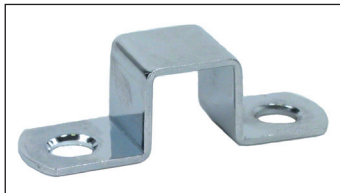

Spring loaded latch

Bra

LRR

Plated steel or chromed brass

- **Night latch**
- Inward/outward opening versions available (A+ B versions)
- Materials : Plated steel or chromed brass

Info.

- Part N° LRR-50-A/LC replaces the old reference LRR-50

DISCOUNTS

Qty.	1+	51+	101+
Disc.	List -10%	On request	

Part number	A	B	C	D	E	F	G	H	J	K	ØS	Material	Weight (g)	Stock*	Price each 1 to 50	
Version A																
LRR-50-A/ZN	50	56	1,5	1,2	16	20	34	27	12	12	4	Steel	71	✓	18,57 €	
LRR-50-A/LC	50	56	1,5	1,2	16	20	34	27	12	12	4	Brass	75	✓	25,05 €	
Version B																
LRR-50-B/ZN	50	56	1,5	1,2	16	20	34	27	12	12	4	Steel	71	✓	18,57 €	
LRR-50-B/LC	50	56	1,5	1,2	16	20	34	27	12	12	4	Brass	75	-	39,69 €	

*Depending on availability

- Catch for sprung latch LRR
- Materials : Plated steel or chromed brass

INCREASED
STOCK

DISCOUNTS

Qty.	1+	51+	101+
Disc.	List	-10%	On request

Part number	A	B	C	D	G	H	ØS	Material	Weight (g)	Stock*	Price each 1 to 50
LRR-50-GPV/ZN	50	16	1,5	16	34	16	4	Steel	12	✓	2,75 €
LRR-50-GPV/LC	50	16	1,5	16	34	16	4	Brass	13	✓	6,54 €

*Depending on availability

Altri prodotti...

SUA4_L

Giunzione per catena al metro, Maglia di giunzione - acciaio

KKSS

Chiavetta rettangolare , Inox

CHNrb

Catena segnaletica rossa e bianca, Acciaio