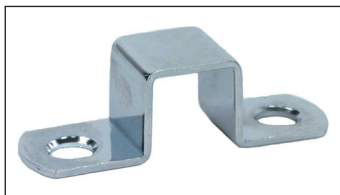

# Spring loaded latch

Bra

LRR

Plated steel or chromed brass

- **Night latch**
- Inward/outward opening versions available (A+ B versions)
- Materials : Plated steel or chromed brass

## Info.

- Part N° LRR-50-A/LC replaces the old reference LRR-50

## DISCOUNTS

Qty.	1+	51+	101+
Disc.	List -10%	On request	

Part number	A	B	C	D	E	F	G	H	J	K	ØS	Material	Weight (g)	Stock*	Price each 1 to 50
<b>Version A</b>															
LRR-50-A/ZN	50	56	1,5	1,2	16	20	34	27	12	12	4	Steel	71	✓	18,57 €
LRR-50-A/LC	50	56	1,5	1,2	16	20	34	27	12	12	4	Brass	75	✓	25,05 €
<b>Version B</b>															
LRR-50-B/ZN	50	56	1,5	1,2	16	20	34	27	12	12	4	Steel	71	✓	18,57 €
LRR-50-B/LC	50	56	1,5	1,2	16	20	34	27	12	12	4	Brass	75	-	39,69 €

\*Depending on availability

- Catch for sprung latch LRR
- Materials : Plated steel or chromed brass

INCREASED  
STOCK