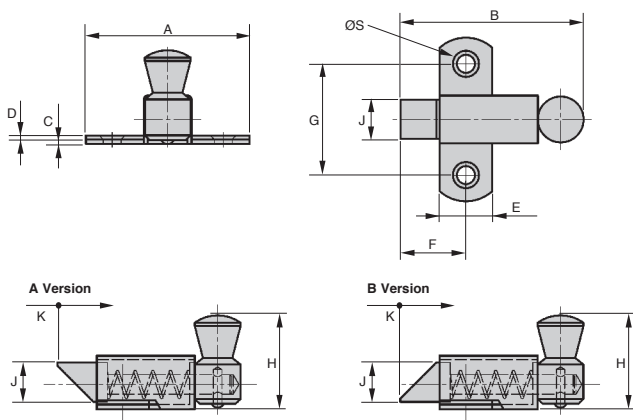

Spring loaded latch

Bra

LRR

Plated steel or chromed brass

- **Night latch**
- Inward/outward opening versions available (A+ B versions)
- Materials : Plated steel or chromed brass

Info.

- Part N° LRR-50-A/LC replaces the old reference LRR-50

DISCOUNTS

Qty.	1+	51+	101+
Disc.	List -10%	On request	

Part number	A	B	C	D	E	F	G	H	J	K	ØS	Material	Weight (g)	Stock*	Price each 1 to 50	
Version A																
LRR-50-A/ZN	50	56	1,5	1,2	16	20	34	27	12	12	4	Steel	71	✓	18,57 €	
LRR-50-A/LC	50	56	1,5	1,2	16	20	34	27	12	12	4	Brass	75	✓	25,05 €	
Version B																
LRR-50-B/ZN	50	56	1,5	1,2	16	20	34	27	12	12	4	Steel	71	✓	18,57 €	
LRR-50-B/LC	50	56	1,5	1,2	16	20	34	27	12	12	4	Brass	75	-	39,69 €	

*Depending on availability

- Catch for sprung latch LRR
- Materials : Plated steel or chromed brass

INCREASED
STOCK

DISCOUNTS

Qty.	1+	51+	101+
Disc.	List	-10%	On request

Part number	A	B	C	D	G	H	ØS	Material	Weight (g)	Stock*	Price each 1 to 50
LRR-50-GPV/ZN	50	16	1,5	16	34	16	4	Steel	12	✓	2,75 €
LRR-50-GPV/LC	50	16	1,5	16	34	16	4	Brass	13	✓	6,54 €

VHTM

Hexagonal headed bolt Hygienic Design®, Inox

Prodotti correlati

LRR

Chiavistello con perno prismatico, Lucchetto a molla