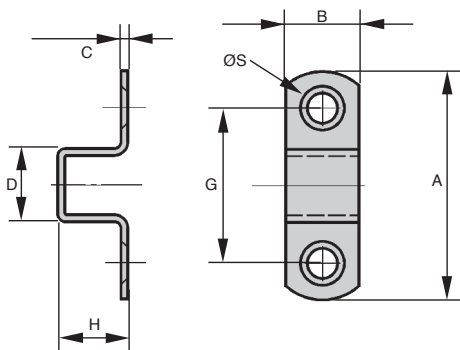

Spring loaded latch

Bra

LRR

Plated steel or chromed brass

- **Night latch**
- Inward/outward opening versions available (A+ B versions)
- Materials : Plated steel or chromed brass

Info.

- Part N° LRR-50-A/LC replaces the old reference LRR-50

DISCOUNTS

Qty.	1+	51+	101+
Disc.	List -10%	On request	

Part number	A	B	C	D	E	F	G	H	J	K	ØS	Material	Weight (g)	Stock*	Price each 1 to 50	
Version A																
LRR-50-A/ZN	50	56	1,5	1,2	16	20	34	27	12	12	4	Steel	71	✓	18,57 €	
LRR-50-A/LC	50	56	1,5	1,2	16	20	34	27	12	12	4	Brass	75	✓	25,05 €	
Version B																
LRR-50-B/ZN	50	56	1,5	1,2	16	20	34	27	12	12	4	Steel	71	✓	18,57 €	
LRR-50-B/LC	50	56	1,5	1,2	16	20	34	27	12	12	4	Brass	75	-	39,69 €	

*Depending on availability

- Catch for sprung latch LRR
- Materials : Plated steel or chromed brass

INCREASED
STOCK

DISCOUNTS

Qty.	1+	51+	101+
Disc.	List	-10%	On request

Part number	A	B	C	D	G	H	ØS	Material	Weight (g)	Stock*	Price each 1 to 50
LRR-50-GPV/ZN	50	16	1,5	16	34	16	4	Steel	12	✓	2,75 €
LRR-50-GPV/LC	50	16	1,5	16	34	16	4	Brass	13	✓	6,54 €

*Depending on availability

Altri prodotti...

SUA4_L

Giunzione per catena al metro, Maglia di giunzione - acciaio

KKSS

Chiavetta rettangolare , Inox

CHNrb

Catena segnaletica rossa e bianca, Acciaio