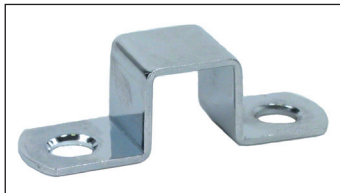

Spring loaded latch

Bra

LRR

Plated steel or chromed brass

- **Night latch**
- Inward/outward opening versions available (A+ B versions)
- Materials : Plated steel or chromed brass

Info.

- Part N° LRR-50-A/LC replaces the old reference LRR-50

DISCOUNTS

Qty.	1+	51+	101+
Disc.	List -10%	On request	

Part number	A	B	C	D	E	F	G	H	J	K	ØS	Material	Weight (g)	Stock*	Price each 1 to 50
Version A															
LRR-50-A/ZN	50	56	1,5	1,2	16	20	34	27	12	12	4	Steel	71	✓	18,57 €
LRR-50-A/LC	50	56	1,5	1,2	16	20	34	27	12	12	4	Brass	75	✓	25,05 €
Version B															
LRR-50-B/ZN	50	56	1,5	1,2	16	20	34	27	12	12	4	Steel	71	✓	18,57 €
LRR-50-B/LC	50	56	1,5	1,2	16	20	34	27	12	12	4	Brass	75	-	39,69 €

*Depending on availability

- Catch for sprung latch LRR
- Materials : Plated steel or chromed brass

INCREASED
STOCK

DISCOUNTS

Qty.	1+	51+	101+
Disc.	List	-10%	On request

Part number	A	B	C	D	G	H	ØS	Material	Weight (g)	Stock*	Price each 1 to 50
LRR-50-GPV/ZN	50	16	1,5	16	34	16	4	Steel	12	✓	2,75 €
LRR-50-GPV/LC	50	16	1,5	16	34	16	4	Brass	13	✓	6,54 €

G1

Ingranaggio dritto acciaio, Acciaio 20NCD2

NCT

Giunto di collegamento, Ad

ACLCHARJ

Cerniera ad avvitare, Adjusts in 2 directions

PRF_PL_4590

Elementi di giunzione, Piastra di giunzione -