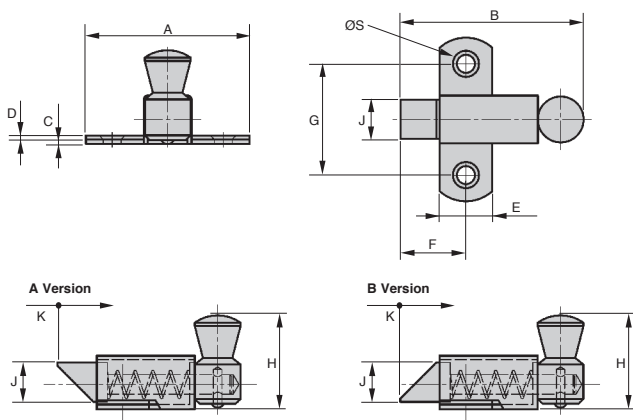

Spring loaded latch

Bra

LRR

Plated steel or chromed brass

- **Night latch**
- Inward/outward opening versions available (A+ B versions)
- Materials : Plated steel or chromed brass

Info.

- Part N° LRR-50-A/LC replaces the old reference LRR-50

DISCOUNTS

Qty.	1+	51+	101+
Disc.	List -10%	On request	

Part number	A	B	C	D	E	F	G	H	J	K	ØS	Material	Weight (g)	Stock*	Price each 1 to 50
Version A															
LRR-50-A/ZN	50	56	1,5	1,2	16	20	34	27	12	12	4	Steel	71	✓	18,57 €
LRR-50-A/LC	50	56	1,5	1,2	16	20	34	27	12	12	4	Brass	75	✓	25,05 €
Version B															
LRR-50-B/ZN	50	56	1,5	1,2	16	20	34	27	12	12	4	Steel	71	✓	18,57 €
LRR-50-B/LC	50	56	1,5	1,2	16	20	34	27	12	12	4	Brass	75	-	39,69 €

*Depending on availability

- Catch for sprung latch LRR
- Materials : Plated steel or chromed brass

INCREASED
STOCK

DISCOUNTS

Qty.	1+	51+	101+
Disc.	List	-10%	On request

Part number	A	B	C	D	G	H	ØS	Material	Weight (g)	Stock*	Price each 1 to 50
LRR-50-GPV/ZN	50	16	1,5	16	34	16	4	Steel	12	✓	2,75 €
LRR-50-GPV/LC	50	16	1,5	16	34	16	4	Brass	13	✓	6,54 €

G1

Ingranaggio dritto acciaio, Acciaio 20NCD2

NCT

Giunto di collegamento, Ad

ACLCHARJ

Cerniera ad avvitare, Adjusts in 2 directions

PRF_PL_4590

Elementi di giunzione, Piastra di giunzione -