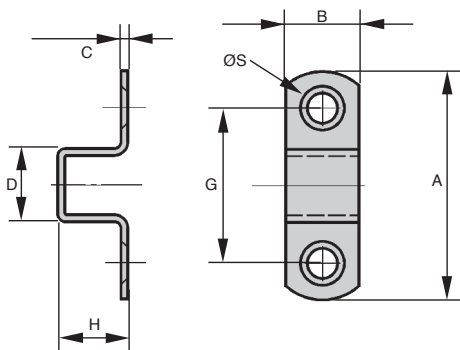

Spring loaded latch

Bra

LRR

Plated steel or chromed brass

- **Night latch**
- Inward/outward opening versions available (A+ B versions)
- Materials : Plated steel or chromed brass

Info.

- Part N° LRR-50-A/LC replaces the old reference LRR-50

DISCOUNTS

Qty.	1+	51+	101+
Disc.	List -10%	On request	

Part number	A	B	C	D	E	F	G	H	J	K	ØS	Material	Weight (g)	Stock*	Price each 1 to 50
Version A															
LRR-50-A/ZN	50	56	1,5	1,2	16	20	34	27	12	12	4	Steel	71	✓	18,57 €
LRR-50-A/LC	50	56	1,5	1,2	16	20	34	27	12	12	4	Brass	75	✓	25,05 €
Version B															
LRR-50-B/ZN	50	56	1,5	1,2	16	20	34	27	12	12	4	Steel	71	✓	18,57 €
LRR-50-B/LC	50	56	1,5	1,2	16	20	34	27	12	12	4	Brass	75	-	39,69 €

*Depending on availability

- Catch for sprung latch LRR
- Materials : Plated steel or chromed brass

INCREASED
STOCK

DISCOUNTS

Qty.	1+	51+	101+
Disc.	List	-10%	On request

Part number	A	B	C	D	G	H	ØS	Material	Weight (g)	Stock*	Price each 1 to 50
LRR-50-GPV/ZN	50	16	1,5	16	34	16	4	Steel	12	✓	2,75 €
LRR-50-GPV/LC	50	16	1,5	16	34	16	4	Brass	13	✓	6,54 €

G1

Ingranaggio dritto acciaio, Acciaio 20NCD2

NCT

Giunto di collegamento, Ad

ACLCHARJ

Cerniera ad avvitare, Adjusts in 2 directions

PRF_PL_4590

Elementi di giunzione, Piastra di giunzione -