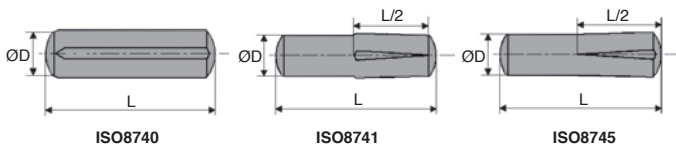

SPLINED pin ISO8740, ISO8741 et ISO8745

GRP

Steel

- Used to block one component in relation to another
- Conforms to standards: ISO 8740 (DIN 1473), ISO8741 (DIN1474) and ISO8745 (DIN1472)
- Material:
Steel 9SMnPb28K
- Supplied by the pack

Advantages

- Only a simple chamfered hole is required, not a precise toleranced bore
- Vibration resistant

Info.

- ISO standard: Overall length is used (DIN standard: the length is measured between the edges)

DISCOUNTS

Qty	1+	5+	10+	21+
Disc.	List	-10%	-20%	On request

Part number	ØD	L	Standard	Qty per pack	Stock*	Price each 1 to 4
GRP2-14-A/B	2	14	ISO8740	100	✓	9,59 €
GRP3-16-A/B	3	16	ISO8740	100	✓	11,40 €
GRP6-20-A/B	6	20	ISO8740	100	✓	21,43 €
GRP4-10-F/B	4	10	ISO8741	100	✓	12,26 €
GRP4-20-F/B	4	20	ISO8741	100	✓	13,45 €
GRP5-12-F/B	5	12	ISO8741	100	✓	14,46 €
GRP5-20-F/B	5	20	ISO8741	100	✓	16,02 €
GRP5-30-F/B	5	30	ISO8741	100	-	20,89 €
GRP6-14-F/B	6	14	ISO8741	100	-	19,85 €
GRP2.5-6-E/B	2.5	6	ISO8745	100	✓	10,10 €
GRP3-24-E/B	3	24	ISO8745	100	✓	12,26 €
GRP4-30-E/B	4	30	ISO8745	100	✓	17,22 €
GRP6-14-E/B	6	14	ISO8745	100	✓	19,85 €
GRP6-30-E/B	6	30	ISO8745	100	✓	27,82 €
GRP8-16-E/B	8	16	ISO8745	50	✓	17,43 €
GRP8-30-E/B	8	30	ISO8745	50	-	22,50 €

CF
Perno folle, Standard -
acciaio

SRG
Chiusura a leva
regolabile, Corsa da
117,4mm a 128mm

PAM_SS
Piede snodato con
base lamiera, Ø 30 &
40

MHX
Manicotto maschiato,
Esagonale - inox

Prodotti correlati

SRP
Spina cilindrica,
elastica ISO 8752