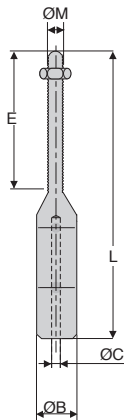

- Cable terminal to be screwed
- Thread ISO pitch right hand
- Delivered with a nut
- Material :
  Stainless steel 316

Accessories

- CAB cable
  (tome 1 p.418)

DISCOUNTS

Qty	1+	4+	10+	15+
Disc.	List	-10%	-20%	On request

Part number	For cable			E	L	Weight (g)	Price each 1 to 3
	ØC	ØM	ØB				
EVF2-50-M4/SS	2	M4	8	20	50	11,0	
EVF3-56-M4/SS	3	M4	10	20	56	19,0	
EVF4-80-M5/SS	4	M5	12	40	80	51,5	

Dimensions in mm