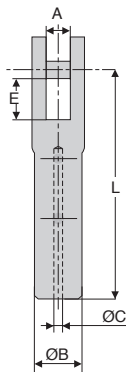

- Cable terminal to be screwed
- Material :  
Stainless steel 316

### DISCOUNTS

Qty	1+	4+	10+	15+
Disc. List	-10%	-20%	On request	

Part number	For cable					Weight (g)	Price each 1 to 3
	ØC	A	ØB	C	L		
EVC2-37/SS	2	4,5	8	7	37	16,5	
EVC3-50/SS	3	5,5	10	8	50	30,0	
EVC4-52/SS	4	6,5	12	8	52	46,0	

Dimensions in mm

- Cable terminal to be screwed
- Thread ISO pitch right hand
- Delivered with a nut
- Material :  
Stainless steel 316

Dimensions in mm