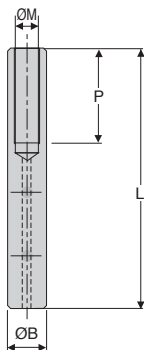

Part number	For cable			E	L	Weight (g)	Price each 1 to 3
	ØC	ØM	ØB				
EVF2-50-M4/SS	2	M4	8	20	50	11,0	
EVF3-56-M4/SS	3	M4	10	20	56	19,0	
EVF4-80-M5/SS	4	M5	12	40	80	51,5	

Dimensions in mm

- Cable terminal to be screwed
- Material :
Stainless steel 316

Accessories

- CAB cable
(tome 1 p.418)

DISCOUNTS

Qty	1+	4+	10+	15+
Disc. List	-10%	-20%	On request	

Part number	For cable			L	Weight (g)	Price each 1 to 3
	ØC	ØA	ØB			
EVY2-37/SS	2	4,5	8	37	13	
EVY3-50/SS	3	5,5	10	50	27	
EVY4-52/SS	4	6,5	12	52	41	

Dimensions in mm

- Cable terminal to be screwed
- Thread ISO pitch right hand
- Delivered with a nut
- Material :
Stainless steel 316

Accessories

- CAB cable
(tome 1 p.418)

DISCOUNTS

Qty	1+	4+	10+	15+
Disc.	List	-10%	-20%	On request

Part number	For cable			P	L	Weight (g)	Price each 1 to 3
	ØC	ØM	ØB				
EVT2-55-M5/SS	2	M5	8	20	55	16,0	
EVT3-65-M5/SS	3	M5	10	25	65	33,0	
EVT4-70-M6/SS	4	M6	12	25	70	51,5	

Dimensions in mm

Altri prodotti...