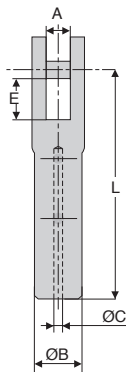

- Cable terminal to be screwed
- Material :
Stainless steel 316

Accessories

- CAB cable
(tome 1 p.418)

DISCOUNTS

Qty	1+	4+	10+	15+
Disc. List	-10%	-20%	On request	

Part number	For cable					Weight (g)	Price each 1 to 3
	ØC	A	ØB	C	L		
EVC2-37/SS	2	4,5	8	7	37	16,5	
EVC3-50/SS	3	5,5	10	8	50	30,0	
EVC4-52/SS	4	6,5	12	8	52	46,0	

Dimensions in mm

- Cable terminal to be screwed
- Thread ISO pitch right hand
- Delivered with a nut
- Material :
Stainless steel 316

Accessories

- CAB cable
(tome 1 p.418)

DISCOUNTS

Qty	1+	4+	10+	15+
Disc.	List	-10%	-20%	On request

Part number	For cable			E	L	Weight (g)	Price each 1 to 3
	ØC	ØM	ØB				
EVF2-50-M4/SS	2	M4	8	20	50	11,0	
EVF3-56-M4/SS	3	M4	10	20	56	19,0	
EVF4-80-M5/SS	4	M5	12	40	80	51,5	

Dimensions in mm

- Cable terminal to be screwed
- Material :
Stainless steel 316

Part number	For cable			P	L	Weight (g)	Price each 1 to 3
	ØC	ØM	ØB				
EVT2-55-M5/SS	2	M5	8	20	55	16,0	
EVT3-65-M5/SS	3	M5	10	25	65	33,0	
EVT4-70-M6/SS	4	M6	12	25	70	51,5	

Dimensions in mm

Altri prodotti...