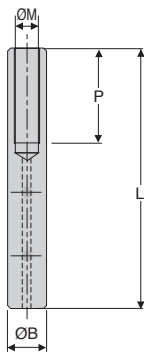

### DISCOUNTS

Qty	1+	4+	10+	15+
Disc. List	-10%	-20%	On request	

Part number	For cable		ØB	L	Weight (g)	Price each 1 to 3
	ØC	ØA				
EVY2-37/SS	2	4,5	8	37	13	
EVY3-50/SS	3	5,5	10	50	27	
EVY4-52/SS	4	6,5	12	52	41	

Dimensions in mm

- Cable terminal to be screwed
- Thread ISO pitch right hand
- Delivered with a nut
- Material :  
Stainless steel 316

### DISCOUNTS

Qty	1+	4+	10+	15+
Disc.	List	-10%	-20%	On request

Part number	For cable			P	L	Weight (g)	Price each 1 to 3
	ØC	ØM	ØB				
EVT2-55-M5/SS	2	M5	8	20	55	16,0	
EVT3-65-M5/SS	3	M5	10	25	65	33,0	
EVT4-70-M6/SS	4	M6	12	25	70	51,5	

Dimensions in mm