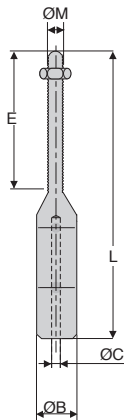

- Cable terminal to be screwed
- Material :
Stainless steel 316

Accessories

- CAB cable
(tome 1 p.418)

DISCOUNTS

Qty	1+	4+	10+	15+
Disc. List	-10%	-20%	On request	

Part number	For cable					Weight (g)	Price each 1 to 3
	ØC	A	ØB	C	L		
EVC2-37/SS	2	4,5	8	7	37	16,5	
EVC3-50/SS	3	5,5	10	8	50	30,0	
EVC4-52/SS	4	6,5	12	8	52	46,0	

Dimensions in mm

- Cable terminal to be screwed
- Thread ISO pitch right hand
- Delivered with a nut
- Material :
Stainless steel 316

Accessories

- CAB cable
(tome 1 p.418)

DISCOUNTS

Qty	1+	4+	10+	15+
Disc.	List	-10%	-20%	On request

Part number	For cable			E	L	Weight (g)	Price each 1 to 3
	ØC	ØM	ØB				
EVF2-50-M4/SS	2	M4	8	20	50	11,0	
EVF3-56-M4/SS	3	M4	10	20	56	19,0	
EVF4-80-M5/SS	4	M5	12	40	80	51,5	

Dimensions in mm

- Cable terminal to be screwed
- Material :
Stainless steel 316

Part number	For cable			P	L	Weight (g)	Price each 1 to 3
	ØC	ØM	ØB				
EVT2-55-M5/SS	2	M5	8	20	55	16,0	
EVT3-65-M5/SS	3	M5	10	25	65	33,0	
EVT4-70-M6/SS	4	M6	12	25	70	51,5	

Dimensions in mm

Altri prodotti...