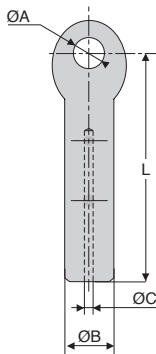

- Cable terminal to be screwed
- Material :
  Stainless steel 316

Accessories

- CAB cable
  (tome 1 p.418)

DISCOUNTS

Qty	1+	4+	10+	15+
Disc. List	-10%	-20%	On request	

Part number	For cable		ØB	L	Weight (g)	Price each 1 to 3
	ØC	ØA				
EVY2-37/SS	2	4,5	8	37	13	
EVY3-50/SS	3	5,5	10	50	27	
EVY4-52/SS	4	6,5	12	52	41	

Dimensions in mm