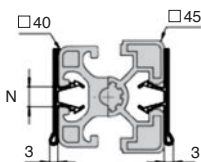

## Plastic PVC

- Allows labels to be attached to aluminium profiles
- For 36/38mm high labels
- Material:  
Plastic PVC
- Colour: Grey RAL7035 / Transparent

### Info.

- The label slides into the holder which is then clipped to the profile
- Labels not supplied
- For PRF4545 and PRF4590 profiles
- Supplied by the pack

For 8-10mm slots

Mounted on a profile

### DISCOUNTS

Qty	1+	50+	100+
Disc	List	-5%	On request

Part number	N	E	H	L	Weight (g)	Qty per pack	Price each 1 to 49
ETQ40-102/B	8+10	36 (max. 38mm)	40	102	12	20	10,46 €
ETQ40-160/B	8+10	36 (max.38mm)	40	160	16	20	13,38 €

Dimensions in mm