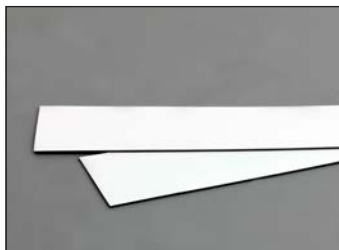

- Soft vinyl covered magnet that can be written on using a felt pen

Applications

- For attaching labels, adverts or business cards to mild steel supports.

Example of an application on warehouse shelving

DISCOUNTS

Qty	1+	6+	20+	40+	60+
Disc.	Net	-15%	-20%	-30%	On request

Part N°	Width B	Length L	Thickness E	Weight (g)	Stock*	Price each
EM25-80	25	80	1	8,5	-	1,23 €
EM50-150	50	150	1	28,5	-	3,64 €

All dimensions in mm

NCT
Giunto di collegamento, Ad angolo fisso

ZG1
Ingranaggio dritto in plastica, Plastica lavorata (delrin)

HW_HT
Guida su semi-binari, Ruota

HCA
Grano magnetico con esagono incassato, Acciaio

RUR
Ruota, Poliuretano - Mozzo alluminio (Ultra scorrevole)