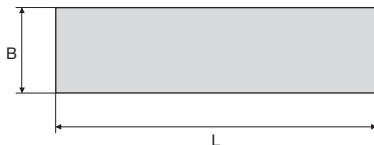

- Soft vinyl covered magnet that can be written on using a felt pen

Applications

- For attaching labels, adverts or business cards to mild steel supports.

Example of an application on warehouse shelving

DISCOUNTS

Qty	1+	6+	20+	40+	60+
Disc.	Net	-15%	-20%	-30%	On request

Part N°	Width B	Length L	Thickness E	Weight (g)	Stock*	Price each
EM25-80	25	80	1	8,5	-	1,23 €
EM50-150	50	150	1	28,5	-	3,64 €

All dimensions in mm

NCT
Giunto di collegamento, Ad angolo fisso

ZG1
Ingranaggio dritto in plastica, Plastica lavorata (delrin)

HW_HT
Guida su semi-binari, Ruota

HCA
Grano magnetico con esagono incassato, Acciaio

RUR
Ruota, Poliuretano - Mozzo alluminio (Ultra scorrevole)