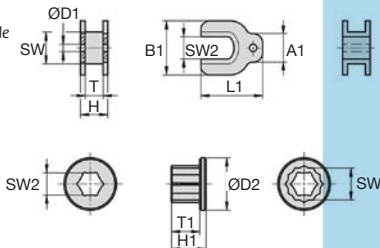

## Hygienic Usit® and Hygienic Design® CMHDCO CMHDCF

- Protective inserts to be used with the CM combination spanner for mounting Hygienic Usit® and Hygienic Design® products

- Material:

Inserts: AlSi1MgMn

### Advantages

- The protective caps have been specifically designed for fastening and un-fastening screwed connections with delicate surfaces.
- The protective caps will safely avoid the risk of contact corrosion with stainless steel screwed connections.
- The inserts are made of aluminium alloy EN AW 602 – a special aluminium suitable for contact with foodstuffs
- The protective cap is safely held in the spanner thanks to its special form and a sprung clip.

### DISCOUNTS

Qty	1+	5+	10+
Disc.	Net	-5%	On request

Part N°	For spanner	SW	SW2	A1	B1	ØD1	ØD2	L1	T	T1	H	H1	Price each
													1 to 4
<b>For open-ended spanner</b>													
CM-10/HD/CF	CM-10/HD	10	7	9	17	2,3	-	19,4	5,6	-	8,6	-	18,84 €
CM-11/HD/CF	CM-11/HD	11	8	9	18	2,3	-	20,7	5,7	-	8,7	-	18,84 €
CM-13/HD/CF	CM-13/HD	13	10	10	22	3	-	23,2	6,7	-	10,7	-	19,05 €
CM-16/HD/CF	CM-16/HD	16	13	13	27	3	-	28,6	7,7	-	11,7	-	20,38 €
CM-19/HD/CF	CM-19/HD	19	16	13	30	4	-	32,5	8,6	-	12,6	-	21,54 €
CM-21/HD/CF	CM-21/HD	21	18	13	32	4	-	35,0	9,0	-	13,0	-	21,76 €
CM-27/HD/CF	CM-27/HD	27	24	14	40	4	-	43,8	10,8	-	15,0	-	23,26 €
<b>For ring spanner</b>													
CM-10/HD/CO	CM-10/HD	10	7	-	-	-	17	-	-	8,0	-	11,0	13,11 €
CM-11/HD/CO	CM-11/HD	11	8	-	-	-	18	-	-	9,4	-	11,4	13,11 €
CM-13/HD/CO	CM-13/HD	13	10	-	-	-	21	-	-	11,0	-	13,0	13,80 €
CM-16/HD/CO	CM-16/HD	16	13	-	-	-	25	-	-	12,4	-	14,4	14,15 €
CM-19/HD/CO	CM-19/HD	19	16	-	-	-	30	-	-	14,5	-	16,5	15,33 €
CM-21/HD/CO	CM-21/HD	21	18	-	-	-	32	-	-	14,7	-	16,7	15,43 €
CM-27/HD/CO	CM-27/HD	27	24	-	-	-	41	-	-	17,0	-	19,0	17,30 €