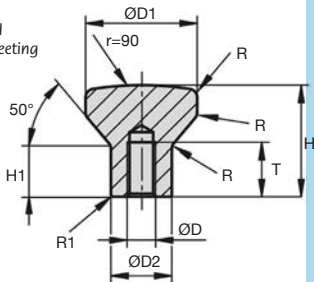

Mushroom knob with female thread and high head

Hygienic Usit®

BCTH_{HUSS}

- **Mushroom knob with a female thread and high head for use with Hygienic Usit® sealing washers**
- The high head makes this mushroom knob ideal for manual lateral movements.
- Fully polished surface with a roughness much lower than Ra0.8µm.
- Material:
Stainless steel 1.4404 (316L)
Mirror polished finish

Accessory

- RDE sealing washers (see pages 37-39)

DISCOUNTS

Qty	1+	6+	10+	25+
Disc.	Net	-5%	-10%	On request

Part N°	ØD	ØD1	ØD2	H	H1	T	R	R1	Price each
									1 to 4
BCTH-4/HUSS	M4	20	10,8	19	8	10	3	0,45	10,84 €
BCTH-5/HUSS	M5	21	11,8	21	10	12	3	0,50	11,74 €
BCTH-6/HUSS	M6	25	14,2	25	12	12	3	0,55	13,07 €
BCTH-8/HUSS	M8	33	18,0	33	15	16	4	0,60	22,01 €
BCTH-10/HUSS	M10	40	22,3	40	19	20	4	0,75	23,47 €