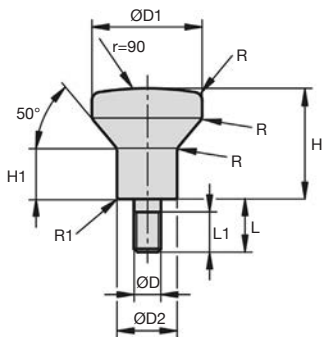

Mushroom knob with male thread and high head

BCFHUSS

Hygienic Usit®

- Mushroom knob with a male thread and high head for use with Hygienic Usit® sealing washers®
- The high head makes this mushroom knob ideal for manual lateral movements.
- Fully polished surface with a roughness much lower than Ra0.8µm.
- Material:
Stainless steel 1.4404 (316L)
Mirror polished finish

Accessory

- RDE sealing washers (see pages 37 à 39)

DISCOUNTS

Qty	1+	6+	10+	25+
Disc.	Prix	-5%	-10%	On request

Part N°	ØD	ØD1	ØD2	H	H1	L	T	R	R1	Price each
										1 to 4
BCFH-4/HUSS	M4	20	10,8	19	8	8	7	3	0,45	13,02 €
BCFH-5/HUSS	M5	21	11,8	21	10	10	9	3	0,50	14,10 €
BCFH-6/HUSS	M6	25	14,2	25	12	12	11	3	0,55	15,68 €
BCFH-8/HUSS	M8	33	18,0	33	15	16	15	4	0,60	26,40 €
BCFH-10/HUSS	M10	40	22,3	40	19	20	19	4	0,75	28,18 €

All dimensions in mm

Altri prodotti...

DCG

Ventosa, silicone

ZHBRA

Ingranaggio conico in plastica, 1,25:1 2:1 3:1

RBG

Ruota, Rivestimento in gomma - nucleo in polipropilene

P15

Riduttore a ruota e vite senza fine, fino a 3,75 Nm

FF30

Riduttore ad alberi paralleli, da 21.50 a 83 Nm

FR

Inseri filettati, Acciaio

BAGtr

Anello di tenuta per vite trapezoidale, Alluminio