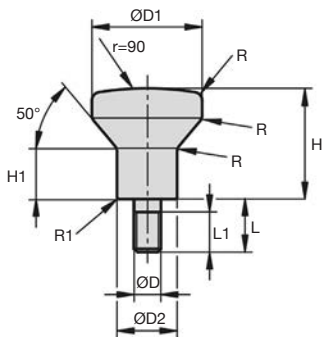

Mushroom knob with male thread and high head

BCFHUSS

Hygienic Usit®

- **Mushroom knob with a male thread and high head for use with Hygienic Usit® sealing washers®**
- The high head makes this mushroom knob ideal for manual lateral movements.
- Fully polished surface with a roughness much lower than Ra0.8µm.
- Material:
  Stainless steel 1.4404 (316L)
  Mirror polished finish

Advantages

- Regardless of the mounting position of the mushroom knob, dirt and residue from product or cleaning material will not adhere. This guarantees easy cleaning.
- USIT® Hygienic sealing washers are used to seal the screwed connection.
- The stem of the mushroom knob is specially designed to ensure an almost cavity free seal thus meeting hygiene requirements.

Accessory

- RDE sealing washers (see pages 37 à 39)

DISCOUNTS

Qty	1+	6+	10+	25+
Disc.	Prix	-5%	-10%	On request

Part N°	ØD	ØD1	ØD2	H	H1	L	T	R	R1	Price each
										1 to 4
BCFH-4/HUSS	M4	20	10,8	19	8	8	7	3	0,45	13,02 €
BCFH-5/HUSS	M5	21	11,8	21	10	10	9	3	0,50	14,10 €
BCFH-6/HUSS	M6	25	14,2	25	12	12	11	3	0,55	15,68 €
BCFH-8/HUSS	M8	33	18,0	33	15	16	15	4	0,60	26,40 €
BCFH-10/HUSS	M10	40	22,3	40	19	20	19	4	0,75	28,18 €

All dimensions in mm