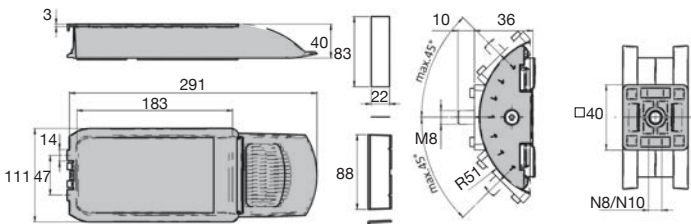

Storage bin for aluminium profile

For 8 and 10mm slots

BAC110

- **Sorting or storage bin for 40/45mm wide profiles (Type PRF4545)**

- The adjustable support can swivel +/- 45°

- With locking screw to prevent pivoting

- Materials:

Tray: Glass fibre reinforced PA plastic

Cardboard label 250g/m²

PC plastic window

Swivel hook:

Glass fibre reinforced PA plastic

Steel and Zamak fittings

Info.

- The adjustable support must be used to attach the bin in the profile slot

DISCOUNTS

Qty	1+	50+	100+
Disc. Net	-5%	On request	

Part N°	Colour	Weight (g)	Quantity per pack	Price each
Bin				
BAC110-270N	Black	219,3	10	11,26 €
Adjustable support				
BAC110-ACC	Black	90,8	10	8,76 €

SVG
Chiusura a leva
regolabile, Corsa da
118mm a 130,5mm

GDR880
Guida dritta, Serie
880 e 881

PSG08
Ingranaggio dritto di
precisione, Acciaio
20NC2 cementato

CHAE4080PA
Cerniera ad avvitare
estetica simmetrica,
Poliammide