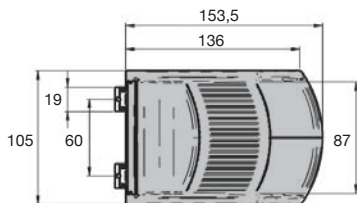

Storage bin for aluminium profile

For 8mm slots

BAC105

- **Sorting or storage bin for 40/45mm wide profiles (Type PRF4545)**

- Can easily be inserted into the slot of an aluminium profile by turning slightly

- **Materials:**

Tray: Glass fibre reinforced PA plastic
Cardboard label 250g/m²

PC plastic window

Polyurethane shock absorbers 65/70

Shore A (4-off)

DISCOUNTS

Qty	1+	50+	100+
Disc.	Net	-5%	On request

Part N°	Colour	RAL	Weight (g)	Quantity per pack	Price each
BAC105-130N	Black	-	137,4	10	4,16 €
BAC105-130J	Yellow	RAL1003	137,4	10	4,26 €
BAC105-130R	Red	RAL3020	137,4	10	4,26 €
BAC105-130V	Green	RAL6032	137,4	10	4,26 €
BAC105-130G	Grey	RAL7042	137,4	10	4,26 €