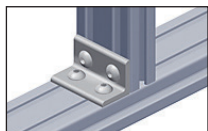

Right angled bracket for aluminium profiles

ACLEPP Connecting bracket for connecting 2 profiles

- To join 2 profiles at 90°
- Material
Anodised aluminium
For use with single slot profiles

Advantages

- Suitable for use with PRF aluminium profiles

Dimensions in mm

Right angled bracket for aluminium profiles

Connecting bracket for connecting 2 profiles **ACLEPP**

- To join 2 profiles at 90°
- Material
Anodised aluminium
For use with dual slot profilest

Advantages

- Suitable for use with PRF4590 aluminium profiles

Info

- No mounting screws supplied

ACL-EPP4-9045

ACL-EPP8-9090

NEW!

ACL-EPP4-9045