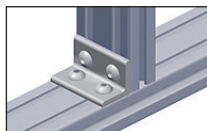

Right angled bracket for aluminium profiles

ACLEPP Connecting bracket for connecting 2 profiles

- To join 2 profiles at 90°
- Material
Anodised aluminium
For use with single slot profiles

Advantages

- Suitable for use with PRF aluminium profiles

Dimensions in mm

Right angled bracket for aluminium profiles

Connecting bracket for connecting 2 profiles **ACLEPP**

- To join 2 profiles at 90°
- Material
Anodised aluminium
For use with dual slot profilest

Advantages

- Suitable for use with PRF4590 aluminium profiles

Info

- No mounting screws supplied

ACL-EPP4-9045

ACL-EPP8-9090

NEW!

ACL-EPP4-9045

Dimensions in mm

Altri prodotti...

NPTR10

Connettore rinvio d'angolo, Regolabile

BPPE

Sfera portante, Leggero

AT5M AT10M

Cinghia aperta al metro tipo AT, AT10 Poliuretano armatura in acciaio