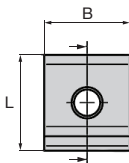

Right angled bracket for aluminium profiles

ACLEPP Connecting bracket for connecting 2 profiles

- To join 2 profiles at 90°
- Material
  Anodised aluminium
  For use with single slot profiles

Advantages

- Suitable for use with PRF aluminium profiles

Info

- No mounting screws supplied

NEW!

DISCOUNTS

Qty	1+	50+	100+
Disc.	List -5%	On request	

Part number	Version	L	B	H	A	C	ØD	Weight (g)	Price each 1 to 49
ACL-EPP2-4545	2 holes	45	41	6	-	22,5	9	55	2,65 €
ACL-EPP4-4590	4 holes	90	41	6	45	22,5	9	112	5,27 €

Dimensions in mm