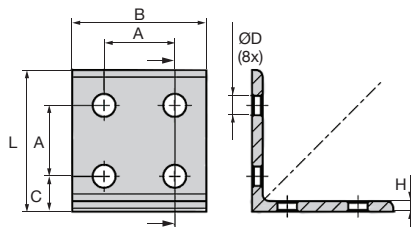

Dimensions in mm

Right angled bracket for aluminium profiles

Connecting bracket for connecting 2 profiles **ACLEPP**

- To join 2 profiles at 90°
- Material
Anodised aluminium
For use with dual slot profilest

ACL-EPP8-9090

DISCOUNTS

Qty	1+	50+	100+
Disc. List	-5%	-5%	On request

Part number	Version	L	B	H	A	C	ØD	Weight (g)	Price each 1 to 49
ACL-EPP4-9045	4 holes	45	86	6	45	22,5	9	112	5,45 €
ACL-EPP8-9090	8 holes	90	86	6	45	22,5	9	235	9,76 €

Dimensions in mm

Altri prodotti...

NPTR10

Connettore rinvio d'angolo, Regolabile

BPPE

Sfera portante, Leggero

AT5M AT10M

Cinghia aperta al metro tipo AT, AT10 Poliuretano armatura in acciaio