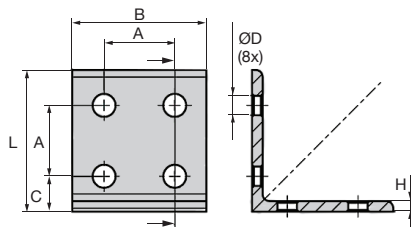

Dimensions in mm

Right angled bracket for aluminium profiles

Connecting bracket for connecting 2 profiles **ACLEPP**

- To join 2 profiles at 90°
- Material
Anodised aluminium
For use with dual slot profilest

ACL-EPP8-9090

DISCOUNTS

Qty	1+	50+	100+
Disc. List	-5%	-5%	On request

Part number	Version	L	B	H	A	C	ØD	Weight (g)	Price each 1 to 49
ACL-EPP4-9045	4 holes	45	86	6	45	22,5	9	112	5,45 €
ACL-EPP8-9090	8 holes	90	86	6	45	22,5	9	235	9,76 €