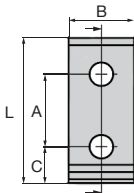

ACL-EPP2- 4545

ACL-EPP4-4590