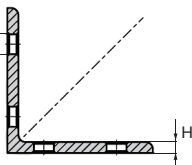

DISCOUNTS

Qty	1+	50+	100+
Disc.	List -5%	On request	

Part number	Version	L	B	H	A	C	ØD	Weight (g)	Price each 1 to 49
ACL-EPP2-4545	2 holes	45	41	6	-	22,5	9	55	2,65 €
ACL-EPP4-4590	4 holes	90	41	6	45	22,5	9	112	5,27 €

Dimensions in mm