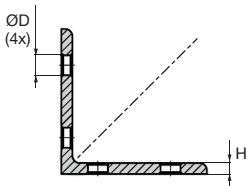

DISCOUNTS

Qty	1+	50+	100+
Disc.	List -5%	On request	

Part number	Version	L	B	H	A	C	ØD	Weight (g)	Price each 1 to 49
ACL-EPP2-4545	2 holes	45	41	6	-	22,5	9	55	2,65 €
ACL-EPP4-4590	4 holes	90	41	6	45	22,5	9	112	5,27 €

Dimensions in mm