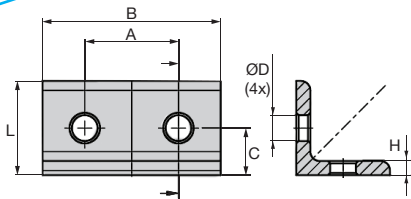

ACL-EPP4-9045