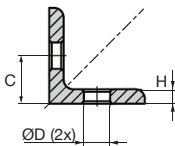

ACL-EPP4-4590