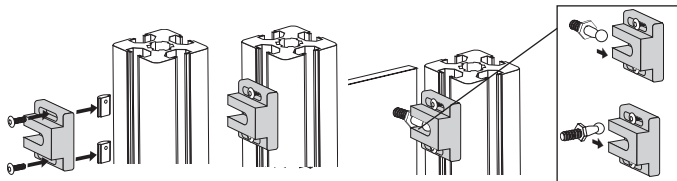

Spherical ended stop for aluminium profiles New

ACLBS

Clip-in mounting

- Rapid closing mechanism for doors
- Material
  Black glass fibre reinforced nylon

NEW!

Advantages

- Suitable for PRF aluminium profiles
- Mounts in any position

Info

- No mounting screws supplied (see PRF-ECL-M6 and BHC6)

DISCOUNTS

Qty	1+	50+	100+
Disc.	List	-5%	On request

Part number	Locknut	Retaining force (N)	Weight (g)	Price each 1 to 49
ACL-BTS-40/ZN	Chromed	40	45	4,45 €
ACL-BTS-40/SS	Stainless steel 304	40	45	6,68 €
ACL-BTS-50/ZN	Chromed	50	45	4,45 €
ACL-BTS-50/SS	Stainless steel 304	50	45	6,68 €

Dimensions in mm