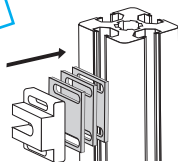

Dimensions in mm

Closing system for use with aluminium profiles

Accessories for spherical end stop **ACLBS**

- Right angled bracket and spacer for fast closing mechanism

Advantages

- Suitable for PRF aluminium profiles
- Mounts in any position

Info

- No mounting screws supplied (see PRF-ECL-M6 and BHC6)
- Not sold individually, contact us for details

ACL-BTS-ET

ACL-BTS-EQ

NEW!

ACL-BTS-ET

ACL-BTS-EQ

DISCOUNTS

Qty	1+	50+	100+
Disc. List	-5%	On request	

Part number	Version	Material	Weight (g)	Price each 1 to 49
ACL-BTS-ET	Spacer	Nylon	5	0,42 €
ACL-BTS-EQ	90° bracket	Chromed steel	72,4	2,49 €

Dimensions in mm

Altri prodotti...

PRF_CHA

Cerniera ad avvitare,
Su facciata

LRM

Dado cilindrico in
bronzo, Bronzo - 1
filetto

YG0

Ingranaggio dritto
PRESTAZIONE, Acciaio
35NCD6

M1

Coppia ruota e vite
senza fine, Bronzo