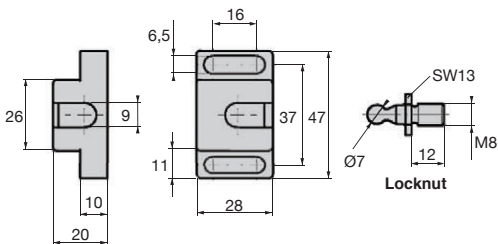

Info

- No mounting screws supplied (see PRF-ECL-M6 and BHC6)

DISCOUNTS

Qty	1+	50+	100+
Disc.	List	-5%	On request

Part number	Locknut	Retaining force (N)	Weight (g)	Price each 1 to 49
ACL-BTS-40/ZN	Chromed	40	45	4,45 €
ACL-BTS-40/SS	Stainless steel 304	40	45	6,68 €
ACL-BTS-50/ZN	Chromed	50	45	4,45 €
ACL-BTS-50/SS	Stainless steel 304	50	45	6,68 €