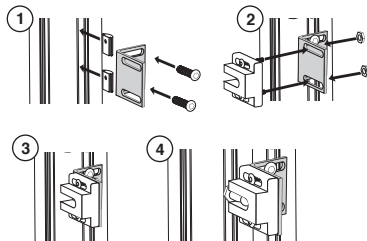

Dimensions in mm

Closing system for use with aluminium profiles

Accessories for spherical end stop **ACLBS**

- Right angled bracket and spacer for fast closing mechanism

Advantages

- Suitable for PRF aluminium profiles
- Mounts in any position

Info

- No mounting screws supplied (see PRF-ECL-M6 and BHC6)
- Not sold individually, contact us for details

ACL-BTS-ET

ACL-BTS-EQ

NEW!

ACL-BTS-ET

ACL-BTS-EQ

DISCOUNTS

Qty	1+	50+	100+
Disc. List	-5%	On request	

Part number	Version	Material	Weight (g)	Price each 1 to 49
ACL-BTS-ET	Spacer	Nylon	5	0,42 €
ACL-BTS-EQ	90° bracket	Chromed steel	72,4	2,49 €

Dimensions in mm

Altri prodotti...

EHD06

Riduttore coassiale,
da 8 a 19 Nm

T5M T10M

Cinghia aperta al
metro tipo T, T10
Poliuretano armatura
in acciaio

FR

Inserti filettati, Acciaio

BAP

Anello di bloccaggio,
Ø10 - Ø20