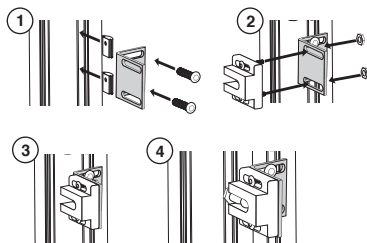

Dimensions in mm

Closing system for use with aluminium profiles

Accessories for spherical end stop **ACLBS**

- Right angled bracket and spacer for fast closing mechanism

Advantages

- Suitable for PRF aluminium profiles
- Mounts in any position

Info

- No mounting screws supplied (see PRF-ECL-M6 and BHC6)
- Not sold individually, contact us for details

ACL-BTS-ET

ACL-BTS-EQ

NEW!

ACL-BTS-ET

ACL-BTS-EQ

DISCOUNTS