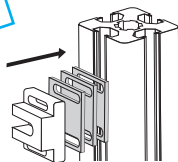

Dimensions in mm

Closing system for use with aluminium profiles

Accessories for spherical end stop **ACLBS**

- Right angled bracket and spacer for fast closing mechanism

Advantages

- Suitable for PRF aluminium profiles
- Mounts in any position

Info

- No mounting screws supplied (see PRF-ECL-M6 and BHC6)
- Not sold individually, contact us for details

ACL-BTS-ET

ACL-BTS-EQ

NEW!

ACL-BTS-ET

ACL-BTS-EQ

DISCOUNTS

Qty	1+	50+	100+
Disc. List	-5%	On request	

Part number	Version	Material	Weight (g)	Price each 1 to 49
ACL-BTS-ET	Spacer	Nylon	5	0,42 €
ACL-BTS-EQ	90° bracket	Chromed steel	72,4	2,49 €

Dimensions in mm

Altri prodotti...

EHD06

Riduttore coassiale,
da 8 a 19 Nm

T5M T10M

Cinghia aperta al
metro tipo T, T10
Poliuretano armatura
in acciaio

FR

Inserti filettati, Acciaio

BAP

Anello di bloccaggio,
Ø10 - Ø20