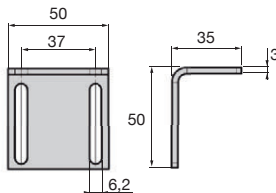

ACL-BTS-EQ

DISCOUNTS

Qty	1+	50+	100+
Disc. List	-5%	On request	

Part number	Version	Material	Weight (g)	Price each 1 to 49
ACL-BTS-ET	Spacer	Nylon	5	0,42 €
ACL-BTS-EQ	90° bracket	Chromed steel	72,4	2,49 €

Dimensions in mm