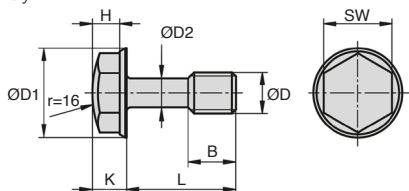

Hexagonal headed bolt with narrow shaft

VHTMHDSS

Hygienic Design®

- **Thin shaft bolts for use in hygienic environments**

- **Material:**

Stainless steel 1.4404 (316L)

Polished finish Ra<0.8

Advantages

- In combination with a clamping element, these thin shafted screws are designed against becoming detached accidentally, thus meeting the requirements of European standard 2006/42/EG
- Dirt and residues of product or cleaning materials will not remain, ensuring easy cleaning

Accessories

- **RDS** safety washer to secure the screw to the other component before assembly (see page 60)

DISCOUNTS

Qty	1+	5+	10+	25+	50+
Disc.	Net	-5%	-10%	-15%	On request

Part N°	ØD	ØD1	ØD2	H	B	K	L	SW	Price each
									1 to 4
VHTM4-8/HDSS	M4	9,2	3,1	3,0	5,0	4,0	8,0	7,0	6,25 €
VHTM4-10/HDSS	M4	9,2	3,1	3,0	5,0	4,0	10,0	7,0	6,28 €
VHTM4-12/HDSS	M4	9,2	3,1	3,0	5,0	4,0	12,0	7,0	6,37 €
VHTM4-16/HDSS	M4	9,2	3,1	3,0	5,0	4,0	16,0	7,0	6,43 €
VHTM4-20/HDSS	M4	9,2	3,1	3,0	5,0	4,0	20,0	7,0	6,49 €
VHTM5-8/HDSS	M5	10,5	3,7	3,7	6,0	4,7	8,0	8,0	6,49 €
VHTM5-10/HDSS	M5	10,5	3,7	3,7	6,0	4,7	10,0	8,0	6,58 €
VHTM5-12/HDSS	M5	10,5	3,7	3,7	6,0	4,7	12,0	8,0	6,64 €
VHTM5-16/HDSS	M5	10,5	3,7	3,7	6,0	4,7	16,0	8,0	6,72 €
VHTM5-20/HDSS	M5	10,5	3,7	3,7	6,0	4,7	20,0	8,0	6,78 €
VHTM5-25/HDSS	M5	10,5	3,7	3,7	6,0	4,7	25,0	8,0	6,90 €

All dimensions in mm