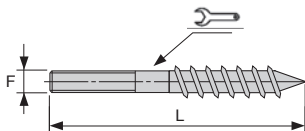

- **Dual threaded screw wood/metal**
- Allows a metal object to be fixed to wood
- Materials:
 - Galvanised steel
 - Stainless steel, 304
- Supplied by the pack

Mounting

- Screw should first be inserted into the wood using a suitable spanner
- Compatible with **N, SHN, NINA** and **NIN** nuts

Typical application

DISCOUNTS Steel

Qty	1+	6+	20+	50+
Disc.	List	-10%	-20%	On request

DISCOUNTS S/steel

Qty	1+	6+	10+
Disc.	List	-5%	On request

Part number	Qty per pack		Price each 1 to 5	
	Steel	S/steel	Steel	S/steel
VCMB5-40/B	-	-	5,65 €	-
VCMB5-50/B	-	-	9,36 €	-
VCMB6-60/B	VCMB6-60/SS/B	100	11,00 €	36,38 €
VCMB6-80/B	VCMB6-80/SS/B	100	18,18 €	45,69 €
VCMB6-100/B	VCMB6-100/SS/B	100	29,76 €	61,45 €
VCMB6-120/B	VCMB6-120/SS/B	100	30,83 €	69,20 €
VCMB8-50/B	VCMB8-50/SS/B	100	11,75 €	96,98 €
VCMB8-60/B	VCMB8-60/SS/B	100	12,67 €	57,14 €
VCMB8-80/B	VCMB8-80/SS/B	50	16,68 €	38,27 €
VCMB8-100/B	VCMB8-100/SS/B	50	20,78 €	51,87 €
VCMB8-120/B	VCMB8-120/SS/B	50	25,32 €	60,40 €
VCMB8-140/B	VCMB8-140/SS/B	50	32,73 €	70,23 €
VCMB8-160/B	VCMB8-160/SS/B	50	36,56 €	69,36 €
VCMB10-60/B	-	100	22,32 €	-
VCMB10-80/B	VCMB10-80/SS/B	25	15,42 €	46,74 €
VCMB10-100/B	VCMB10-100/SS/B	25	18,88 €	39,09 €
VCMB10-120/B	VCMB10-120/SS/B	25	33,04 €	46,29 €
VCMB10-140/B	VCMB10-140/SS/B	25	42,18 €	50,57 €

Dimensions in mm