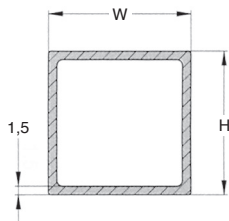

- **Structural tube**
- Materials: Stainless steel or anodised aluminium
- Square tube 25 x 25mm

Accessories

- Connectors **NCT**
- Caps **BTC**
- Slide profiles **PGT**
- Support profiles **PSP**

DISCOUNTS

| | | | |
|-------|----------|------------|-----|
| Qty. | 1+ | 10+ | 21+ |
| Disc. | List -5% | On request | |

| Part number | Material | H | W | Length (mm) | Weight (kg/m) | Stock* | Price each 1 to 9 |
|--------------|-----------------|----|----|-------------|---------------|--------|-------------------|
| TUBE25-25/SS | Stainless steel | 25 | 25 | 3000 | 3,21 | ✓ | 70,08 € |
| TUBE25-25/AL | Aluminium | 25 | 25 | 3000 | 1,09 | ✓ | 48,20 € |

*Depending on availability - Dimensions in mm