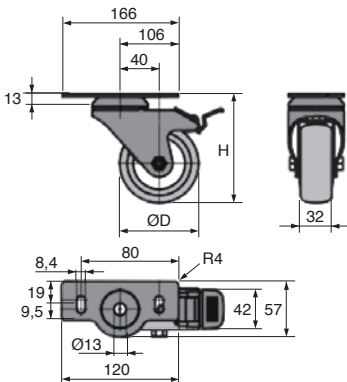

Swivel castor for aluminium profile

TPEPDB

For loads up to 120kg

- Swivel castor with brake for use with aluminium profile 40/45mm such as PRF4545

- Material:

Plate: powder-coated steel sheet,
natural aluminium colour

Wheel: grey polypropylene (RAL 7001)

Advantages

- Silent
- Will not mark floor
- Low rolling resistance

Info

- Fixing screws not supplied
(See PRF-ECL-M8 and BHC8/CHC8 screws)

Typical application

REMISES

Qté	1+	10+	30+
Rem. Prix	-5%	Sur demande	

Part number	ØD	H	Maximum load (N)	Weight (g)	Price each 1 to 9
TPE80/PDB	80	111	1000	710	32.11 €
TPE100/PDB	100	136	1100	787	35.05 €
TPE125/PDB	125	161	1200	873	37.15 €

Dimensions in mm