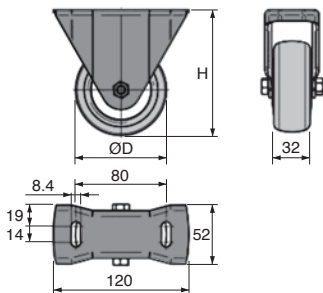

DISCOUNTS

Qty	1+	10+	30+
Disc. List	-5%	On request	

Part number	ØD	H	Maximum load (N)	Weight (g)	Price each 1 to 9
TPE80/F	80	111	1000	484	22,14 €
TPE100/F	100	136	1100	577	26,60 €
TPE125/F	125	161	1200	675	29,80 €

Dimensions in mm

0 825 88 6000
Service 0,15 € / min
+ prix appel

Fax

cial2@hpceurope.com

HPC

SUPPLEMENT 2019

279