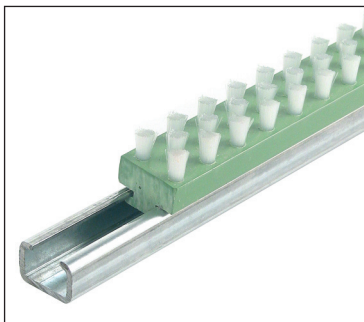

Guidance brush

Rigid support

STL

- For guidance and transport
- Easy maintenance
- Materials:
base: green PVC
brush: PA6 transparent straight fibres
rail: galvanised steel

Advantages

- In case of they need to be replaced, these strip brushes can be quickly removed from the rails
- Their use is recommended in applications where the fibres will be subject to heavy wear.

Easy maintenance

Typical application

DISCOUNTS

Qty.	1+	50+	150+	250+
Disc. List	-10%	-15%	On request	

Part number	Length L (mm)	Fibre Ø (mm)	BH	Stock*	Price each 1 to 49
Brush					
STL950A-K12	2000	0,2	8	✓	22,27 €
Rail					
CS951-K2	2000	-	-	✓	16,28 €

*Depending on availability - Dimensions in mm