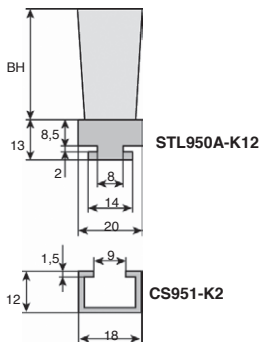

Guidance brush

Rigid support

STL

- For guidance and transport
- Easy maintenance
- Materials:
base: green PVC
brush: PA6 transparent straight fibres
rail: galvanised steel

Advantages

- In case of they need to be replaced, these strip brushes can be quickly removed from the rails
- Their use is recommended in applications where the fibres will be subject to heavy wear.

Easy maintenance

Typical application

DISCOUNTS

Qty.	1+	50+	150+	250+
Disc. List	-10%	-15%	On request	

Part number	Length L (mm)	Fibre Ø (mm)	BH	Stock*	Price each 1 to 49
Brush					
STL950A-K12	2000	0,2	8	✓	22,27 €
Rail					
CS951-K2	2000	-	-	✓	16,28 €

*Depending on availability - Dimensions in mm