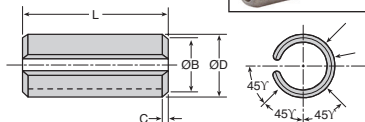

- For fastening two associated parts
- Stress spread uniformly across width
- Absorbs shocks and vibrations
- For information on shear strength, please see technical information
- Material: stainless steel 304