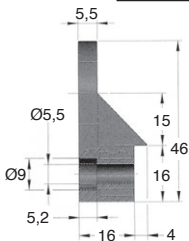

Magnetic doorstop

SER

Plastic

- Element for square tube structure
- With adjustable magnet
- Material:
  Body: reinforced polyamide

Accessories

- Manual lock **LOQ**
- Hinge **CHA**
- Doorstop **BLOC**

Typical application

DISCOUNTS

Qty.	1+	50+	100+
Disc.	List -5%	On request	

Part number	Weight (kg)	Stock*	Price each
SER-MAGNE	0,6	✓	1 to 49 16,13 €

*Depending on availability - Dimensions in mm