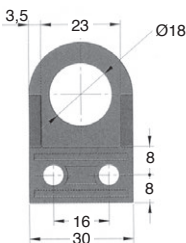

Magnetic doorstop

SER

Plastic

- Element for square tube structure
- With adjustable magnet
- Material:
  Body: reinforced polyamide

Accessories

- Manual lock **LOQ**
- Hinge **CHA**
- Doorstop **BLOC**

Typical application

DISCOUNTS

Qty.	1+	50+	100+
Disc.	List -5%	On request	

Part number	Weight (kg)	Stock*	Price each
SER-MAGNE	0,6	✓	1 to 49 16,13 €

*Depending on availability - Dimensions in mm