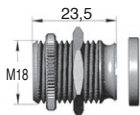

Magnetic doorstop

SER

Plastic

- Element for square tube structure
- With adjustable magnet
- Material:
  Body: reinforced polyamide

Accessories

- Manual lock **LOQ**
- Hinge **CHA**
- Doorstop **BLOC**

Typical application

DISCOUNTS

Qty.	1+	50+	100+
Disc.	List -5%	On request	

Part number	Weight (kg)	Stock*	Price each
SER-MAGNE	0,6	✓	1 to 49 16,13 €

*Depending on availability - Dimensions in mm