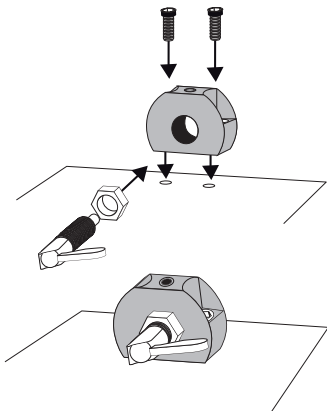

- Use of a support bracket allows locating bolts to be mounted quickly or in different applications.
- Compatible with all types of locating bolts
- Material:
Body: blackened steel
Screw: brass

DISCOUNTS

Qty.	1+	6+	20+
Disc.	List -10%	On request	On request

Part number	ØD1	ØD2	ØD3	ØD4	K	L1	L3	S	Stock*	Price each 1 to 5
SDB12	M12	36	5,5	10	24	25	10	12	✓	13,92 €
SDB12-F	M12 x 1,5	36	5,5	10	24	25	10	12	✓	13,92 €
SDB16	M16	46	5,5	10	32	33	13	15	✓	13,81 €
SDB16-F	M16 x 1,5	46	5,5	10	32	33	13	15	✓	13,81 €
SDB20	M20	46	5,5	10	32	33	13	15	✓	16,19 €
SDB20-F	M20 x 1,5	46	5,5	10	32	33	13	15	✓	13,43 €