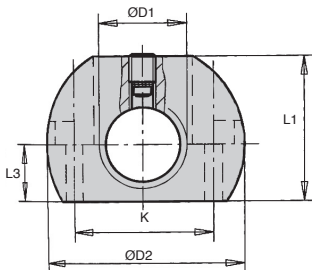

- Use of a support bracket allows locating bolts to be mounted quickly or in different applications.
- Compatible with all types of locating bolts
- Material:
Body: blackened steel
Screw: brass

DISCOUNTS

Qty.	1+	6+	20+
Disc.	List -10%	On request	On request

Part number	ØD1	ØD2	ØD3	ØD4	K	L1	L3	S	Stock*	Price each 1 to 5
SDB12	M12	36	5,5	10	24	25	10	12	✓	13,92 €
SDB12-F	M12 x 1,5	36	5,5	10	24	25	10	12	✓	13,92 €
SDB16	M16	46	5,5	10	32	33	13	15	✓	13,81 €
SDB16-F	M16 x 1,5	46	5,5	10	32	33	13	15	✓	13,81 €
SDB20	M20	46	5,5	10	32	33	13	15	✓	16,19 €
SDB20-F	M20 x 1,5	46	5,5	10	32	33	13	15	✓	13,43 €