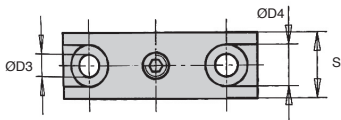

- Use of a support bracket allows locating bolts to be mounted quickly or in different applications.
- Compatible with all types of locating bolts
- Material:
Body: blackened steel
Screw: brass

DISCOUNTS

Qty.	1+	6+	20+
Disc.	List -10%	On request	On request

Part number	ØD1	ØD2	ØD3	ØD4	K	L1	L3	S	Stock*	Price each 1 to 5
SDB12	M12	36	5,5	10	24	25	10	12	✓	13,92 €
SDB12-F	M12 x 1,5	36	5,5	10	24	25	10	12	✓	13,92 €
SDB16	M16	46	5,5	10	32	33	13	15	✓	13,81 €
SDB16-F	M16 x 1,5	46	5,5	10	32	33	13	15	✓	13,81 €
SDB20	M20	46	5,5	10	32	33	13	15	✓	16,19 €
SDB20-F	M20 x 1,5	46	5,5	10	32	33	13	15	✓	13,43 €