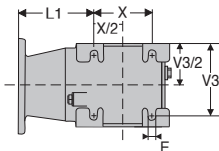

- Support for RFK gearboxes
- Inward or outward facing
- Sold in pairs
- Material:
316 stainless steel

Brackets facing inwards

Brackets facing outwards

DISCOUNTS

Qty	1+	2+	4+
Rem.	Net	-5%	On request

Part N°	H	H1	V	V1	V2	V3	V4	X	E	F
RFK28-FP/SS	80	136,85	93	129	110	70	51	80	8,5	3
RFK38-FP/SS	90	154,50	114	157	135	85	63	100	8,5	4
RFK48-FP/SS	95	169,50	124	170	148	90	68	120	11,5	5
RFK58-FP/SS	110	198,00	144	204	178	100	74	140	13,0	5

Part N°	L1 for flange				Price each
	63B5	71B14	80B14	90B14	
RFK28-FP/SS	65,5	72,5	92,5	92,5	81,95 €
RFK38-FP/SS	67,0	74,0	94,0	94,0	104,72 €
RFK48-FP/SS	78,5	85,5	105,5	105,5	129,30 €
RFK58-FP/SS	85,0	92,0	112,0	112,0	161,17 €

All dimensions in mm