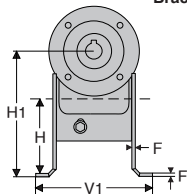

- Support for RFK gearboxes
- Inward or outward facing
- Sold in pairs
- Material:
316 stainless steel

Brackets facing inwards

Brackets facing outwards

DISCOUNTS

Qty	1+	2+	4+
Rem.	Net	-5%	On request

Part N°	H	H1	V	V1	V2	V3	V4	X	E	F
RFK28-FP/SS	80	136,85	93	129	110	70	51	80	8,5	3
RFK38-FP/SS	90	154,50	114	157	135	85	63	100	8,5	4
RFK48-FP/SS	95	169,50	124	170	148	90	68	120	11,5	5
RFK58-FP/SS	110	198,00	144	204	178	100	74	140	13,0	5

Part N°	L1 for flange				Price each
	63B5	71B14	80B14	90B14	
RFK28-FP/SS	65,5	72,5	92,5	92,5	81,95 €
RFK38-FP/SS	67,0	74,0	94,0	94,0	104,72 €
RFK48-FP/SS	78,5	85,5	105,5	105,5	129,30 €
RFK58-FP/SS	85,0	92,0	112,0	112,0	161,17 €

All dimensions in mm