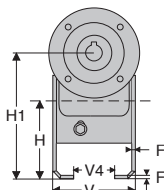

- Support for RFK gearboxes
- Inward or outward facing
- Sold in pairs
- Material:
316 stainless steel

Brackets facing inwards

Brackets facing outwards

DISCOUNTS

Qty	1+	2+	4+
Rem.	Net	-5%	On request

Part N°	H	H1	V	V1	V2	V3	V4	X	E	F
RFK28-FP/SS	80	136,85	93	129	110	70	51	80	8,5	3
RFK38-FP/SS	90	154,50	114	157	135	85	63	100	8,5	4
RFK48-FP/SS	95	169,50	124	170	148	90	68	120	11,5	5
RFK58-FP/SS	110	198,00	144	204	178	100	74	140	13,0	5

Part N°	L1 for flange				Price each
	63B5	71B14	80B14	90B14	
RFK28-FP/SS	65,5	72,5	92,5	92,5	81,95 €
RFK38-FP/SS	67,0	74,0	94,0	94,0	104,72 €
RFK48-FP/SS	78,5	85,5	105,5	105,5	129,30 €
RFK58-FP/SS	85,0	92,0	112,0	112,0	161,17 €

All dimensions in mm