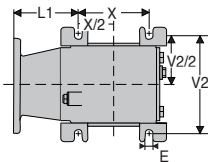

- Support for RFK gearboxes
- Inward or outward facing
- Sold in pairs
- Material:
316 stainless steel

Brackets facing inwards

Brackets facing outwards

DISCOUNTS

Qty	1+	2+	4+
Rem.	Net	-5%	On request

Part N°	H	H1	V	V1	V2	V3	V4	X	E	F
RFK28-FP/SS	80	136,85	93	129	110	70	51	80	8,5	3
RFK38-FP/SS	90	154,50	114	157	135	85	63	100	8,5	4
RFK48-FP/SS	95	169,50	124	170	148	90	68	120	11,5	5
RFK58-FP/SS	110	198,00	144	204	178	100	74	140	13,0	5

Part N°	L1 for flange				Price each
	63B5	71B14	80B14	90B14	
RFK28-FP/SS	65,5	72,5	92,5	92,5	81,95 €
RFK38-FP/SS	67,0	74,0	94,0	94,0	104,72 €
RFK48-FP/SS	78,5	85,5	105,5	105,5	129,30 €
RFK58-FP/SS	85,0	92,0	112,0	112,0	161,17 €

All dimensions in mm