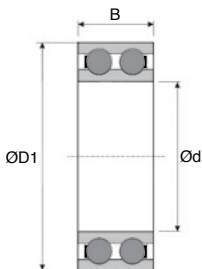

Double row **radial** contact ball bearings **New**

Q4

Steel

- Double row bearings are capable of handling axial loads in both directions as well as radial loads as they have a deep gorge and can accept movement between the balls and raceway.

- Static and dynamic loads are radial loads

- Materials:

Steel rings and balls

Polyamide cage

Double row of bearings

Advantage

- For the same external diameter and bore, a bearing with two rows of balls is capable of handling higher loads than bearings with a single row of balls.

Dimensions in mm