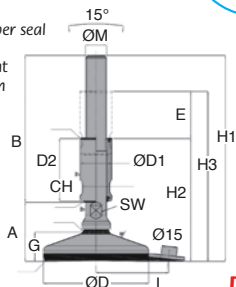

Stainless steel swivelling foot, bolt-down

PTKFSS

Max load 25,000N

- "Teknohygienic" swivelling foot

- Materials:

Base: stainless steel 304

Stem: stainless steel 304

Blind nut: stainless steel 304

- Sole: NBR rubber Shore hardness 90°

For the food industry

Avoids water retention

stainless steel

Advantages

- The 3-A standard designates products that are designed for the dairy, food and pharmaceutical industries where strict hygiene rules apply.

- Smooth finished foot with a wiper seal between the stem and the nut and around the swivel to prevent accumulation of dirt or retention of water

- Suitable for cleaning with water or chemicals

- USDA approved

Info.

- Do not forget to order the PTKF-M12/SS 3-A approved blind nut

Blind M12 nut

DISCOUNTS

Qty	1+	6+	10+
Disc.	List	-5%	On request

Part number	Adjustable range	ØM	E	A	B	ØD	SW	ØD1	D2	CH	H2	H3	H1	I	Static load (N)	Price each 1 to 5
PTKF80-16-140/SS	M16	45	53	140	80	13	24	60	20	114	159	193	54	20000	100,12 €	
PTKF80-16-190/SS	M16	70	53	190	80	13	24	85	20	139	209	243	54	20000	102,96 €	
PTKF80-20-140/SS	M20	45	53	140	80	17	30	60	26	114	159	193	54	20000	90,56 €	
PTKF80-20-142/SS	M20	55	53	142	80	17	30	70	26	123	178	195	54	20000	93,44 €	
PTKF80-20-190/SS	M20	70	53	190	80	17	30	85	26	139	209	243	54	20000	103,84 €	
PTKF80-24-140/SS	M24	45	53	140	80	20	35	60	30	114	159	193	54	20000	94,04 €	
PTKF80-24-190/SS	M24	70	53	190	80	20	35	85	30	139	209	243	54	20000	110,69 €	
PTKF100-16-140/SS	M16	45	56	140	100	13	24	60	20	117	162	196	69	25000	91,44 €	
PTKF100-16-190/SS	M16	70	56	190	100	13	24	85	20	142	212	246	69	25000	107,99 €	
PTKF100-20-140/SS	M20	45	56	140	100	17	30	60	26	117	162	196	69	25000	95,58 €	
PTKF100-20-190/SS	M20	70	56	190	100	17	30	85	26	142	212	246	69	25000	108,88 €	
PTKF100-24-140/SS	M24	45	56	140	100	20	35	60	30	117	162	196	69	25000	103,14 €	
PTKF100-24-190/SS	M24	70	56	190	100	20	35	85	30	142	212	246	69	25000	115,71 €	
PTKF100-30-135/SS	M30	40	56	135	100	26	42	60	36	117	157	191	69	25000	112,83 €	
PTKF100-30-185/SS	M30	65	56	185	100	26	42	85	36	142	207	241	69	25000	122,89 €	

Blind M12 nut

PTKF-M12/SS	M12															13,55 €

Dimensions in mm