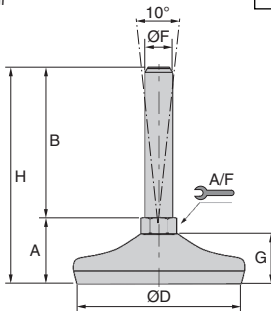

Articulated foot with sheet metal base Ø80

Max load: 10,000N
Rubber sole in EPDM, blue

PTA80SS/EB

- **Articulated adjustable levelling feet**
- Axial articulation +/- 10°
- With non-slip sole in EPDM Blue
- Stainless steel in shiny finish
- **Materials:**
  Base: shiny 304 stainless steel sheet
  Thread: 304 stainless steel, supplied without nut
  Sole: EPDM blue

Options

- Other thread dimensions on request
- 316 grade Stainless steel on request

Advantages

- Hygienic special sole for easy cleaning.
- Food processing, Pharmaceutical and Chemical Environment

Food industry

Sole in EPDM, blue

DISCOUNTS

Qty	1+	6+	10+	15+	20+
Disc.	Price	-5%	-10%	-15%	On request

References	ØD	ØF	B	A	A/F	G	H	Static load(N)	Price per unit 1 to 5
PTA80-12-100/SS/EB	80	M12	100	35	14	25	135	10000	29,62€
PTA80-12-150/SS/EB	80	M12	150	35	14	25	185	10000	31,76€
PTA80-16-100/SS/EB	80	M16	100	35	13	25	135	10000	31,76€
PTA80-16-150/SS/EB	80	M16	150	35	13	25	185	10000	33,84€
PTA80-20-100/SS/EB	80	M20	100	38	17	25	138	10000	35,47€
PTA80-20-150/SS/EB	80	M20	150	38	17	25	188	10000	38,07€
PTA80-20-200/SS/EB	80	M20	200	38	17	25	238	10000	42,04€

* Depending on availability - Dimensions in mm