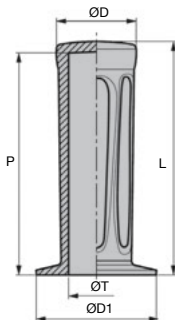

# Flexible tube handle

For Ø18 - Ø33 tubes

PSPT

- Tube handle with collar
- Smooth interior
- Material:  
Black PVC

## Assembly

- Fit using a mallet,  
no adhesive required

## DISCOUNTS

| Qty   | 1+   | 60+ | 100+ | 200+       |
|-------|------|-----|------|------------|
| Disc. | List | -5% | -10% | On request |

| Part number | Tube<br>ØT | L   | ØD1 | ØD | P   | Weight<br>(g) | Price each<br>1 to 59 |
|-------------|------------|-----|-----|----|-----|---------------|-----------------------|
| PSPT18-115  | 18-19      | 115 | 31  | 44 | 110 | 62            | 2,66 €                |
| PSPT20-115  | 20-21      | 115 | 31  | 44 | 110 | 56            | 2,35 €                |
| PSPT22-115  | 22-23      | 115 | 31  | 44 | 110 | 46            | 2,04 €                |
| PSPT24-125  | 24-25      | 125 | 36  | 49 | 120 | 72            | 3,03 €                |
| PSPT26-125  | 26         | 125 | 36  | 49 | 120 | 60            | 2,66 €                |
| PSPT27-125  | 27-28      | 125 | 36  | 49 | 120 | 50            | 2,56 €                |
| PSPT29-125  | 29         | 125 | 36  | 49 | 120 | 50            | 2,56 €                |
| PSPT30-130  | 30         | 130 | 42  | 51 | 125 | 92            | 3,03 €                |
| PSPT33-130  | 33         | 130 | 42  | 51 | 125 | 74            | 2,66 €                |

Dimensions in mm