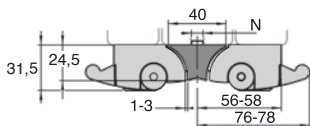

NEW!

More aesthetic and more economical

DISCOUNTS

| | | | |
|------------|-----|------------|----|
| Qty | 1+ | 2+ | 5+ |
| Disc. List | -5% | On request | |

| Part number | Type | For slot N | Weight (g) | Price each |
|---------------|---------------------|------------|------------|------------|
| PRF-SRAD-78-A | With universal key | 8/10 | 235,5 | 62,28 € |
| PRF-SRAD-78-B | With individual key | 8/10 | 235,5 | 62,28 € |

Dimensions in mm