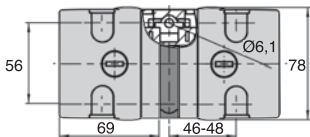

NEW!

More aesthetic and more economical

DISCOUNTS

| | | | |
|------------|-----|------------|----|
| Qty | 1+ | 2+ | 5+ |
| Disc. List | -5% | On request | |

| Part number | Type | For slot N | Weight (g) | Price each |
|---------------|---------------------|------------|------------|------------|
| PRF-SRAD-78-A | With universal key | 8/10 | 235,5 | 62,28 € |
| PRF-SRAD-78-B | With individual key | 8/10 | 235,5 | 62,28 € |

Dimensions in mm