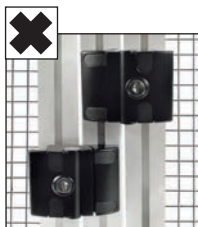

Dual lock for use on aluminium profile

Quick fitting, self blocking door lock

PRFSRAD

- Door or trap lock for structures assembled from PRF4545 aluminium profiles
- Mounts on central support and allows 2 doors to be locked separately
- Material: Die cast aluminium housing with black finish

No machining required

Advantages

- Easy to mount from the front using M6 CHC screws
- No drilling required
- Security feature: Cannot be removed when in locked position

Accessories

- CHC6-16 screws and PRF-ECL-M6 channel mounting nuts not supplied

NEW!

More aesthetic and more economical

DISCOUNTS

| | | | |
|------------|-----|------------|----|
| Qty | 1+ | 2+ | 5+ |
| Disc. List | -5% | On request | |

| Part number | Type | For slot N | Weight (g) | Price each |
|---------------|---------------------|------------|------------|------------|
| PRF-SRAD-78-A | With universal key | 8/10 | 235,5 | 62,28 € |
| PRF-SRAD-78-B | With individual key | 8/10 | 235,5 | 62,28 € |