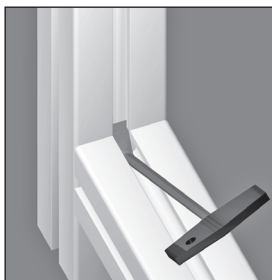

### Assembly key

- Materials:  
 Shaft: chromed steel  
 Handle: black plastic

### DISCOUNTS

Qty	1+	5+	10+
Disc. List	-5%		On request

Part number	Type	SW	Weight (kg)	Stock*	Price each 1 to 4
PRF-TOOL-H4	Clef de montage	4	-	✓	13,47 €
PRF-TOOL-H5	Clef de montage	5	-	✓	13,82 €

\*Depending on availability - Dimensions in mm