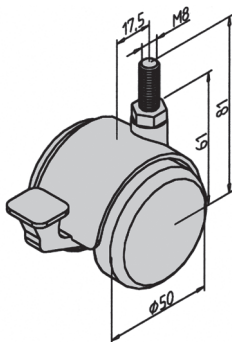

Caster for use with aluminium profile

PRFROUL **MiniTec**

With brake

- Supplied with fixing kit
- Materials:
 - Casing : black polyamide
 - Double wheel: black polyamide
- Max. load: 30kg

Uses

- Light mobile tables
- Wheeled filing cabinets
- Furniture

Assembly

- Tap (M8) the central hole of the profile and screw on the caster

Typical application

DISCOUNTS

Qty.	1+	50+	100+
Disc.	List -5%	On request	

Part number	Type	Weight (kg)	Price each 1 à 49
PRF-ROUL/F	Caster with brake	0,08	9,71 €